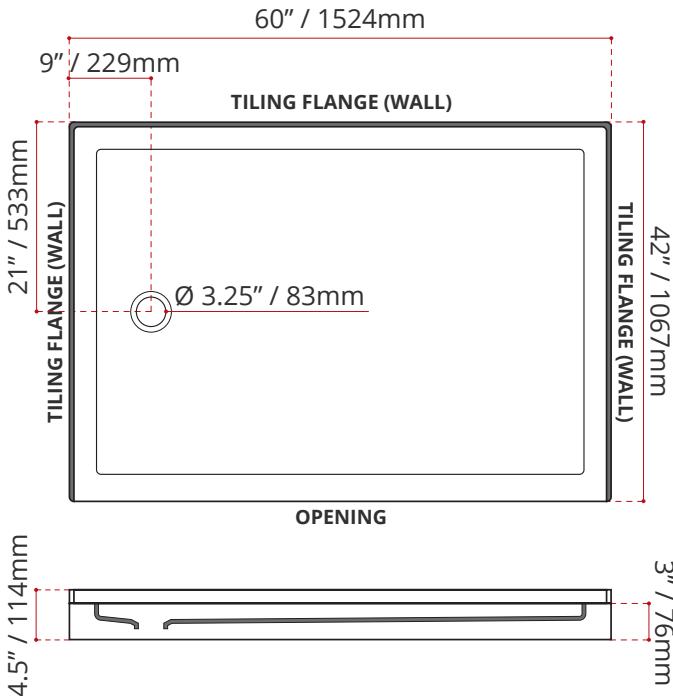

- Single Threshold / Opening
- **Offset Drain location**
- **Matte White Finish**
- Made in Canada
- Hygienic material
- **Made from Shila Stone cast resin**
- Stain, scratch and crack resistance
- Complies with CSA & IAPMO standards

SHIPPING INFORMATION:

- Length: 62" / 1575mm
- Net Weight: 27 kg / 59lbs
- Width: 44" / 1118mm
- Gross Weight: 30 kg / 66lbs
- Height: 8" / 203mm

SSTOD6042L4

(LEFT HAND DRAIN LOCATION)

SSTOD6042R4

(RIGHT HAND DRAIN LOCATION)

DISCLAIMER: Measurements may vary ±1/4" (Diagram Not to scale)