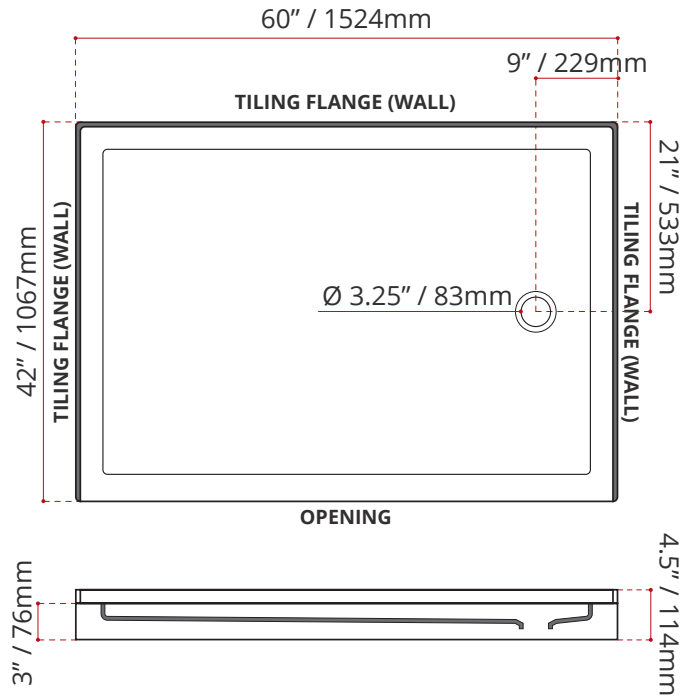

- Single Threshold / Opening
- **Offset Drain location**
- **Matte White Finish**
- Made in Canada
- Hygienic material
- **Made from Shila Stone cast resin**
- Stain, scratch and crack resistance
- Complies with CSA & IAPMO standards

SHIPPING INFORMATION:

- Length: 62" / 1575mm
- Net Weight: 27 kg / 59lbs
- Width: 44" / 1118mm
- Gross Weight: 30 kg / 66lbs
- Height: 8" / 203mm

SSTOD6042L4

(LEFT HAND DRAIN LOCATION)

SSTOD6042R4

(RIGHT HAND DRAIN LOCATION)

DISCLAIMER: Measurements may vary ±1/4" (Diagram Not to scale)