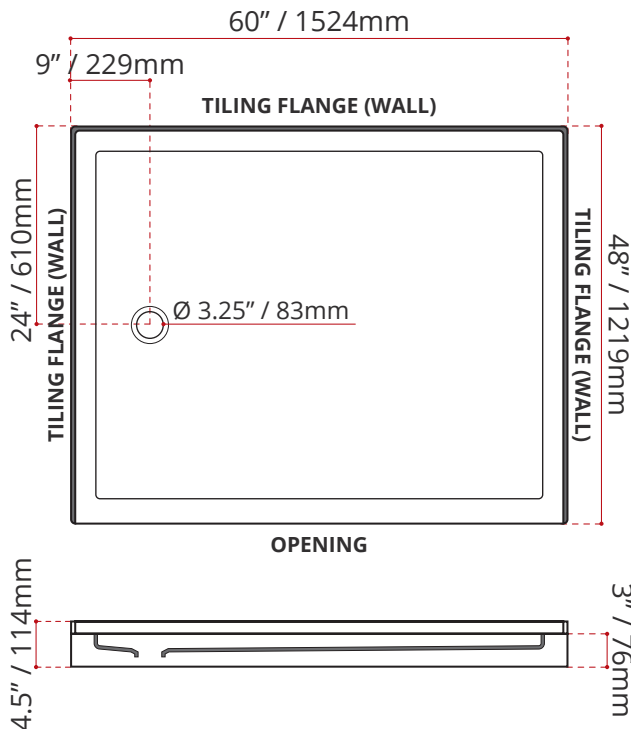

### SHIPPING INFORMATION:

- Length: 62" / 1575mm
- Net Weight: 35 kg / 77lbs
- Width: 50" / 1270mm
- Gross Weight: 40 kg / 88lbs
- Height: 8" / 203mm

## SSTD6048L4 (LEFT HAND DRAIN LOCATION)

## SSTD6048R4 (RIGHT HAND DRAIN LOCATION)

DISCLAIMER: Measurements may vary ±1/4" (Diagram Not to scale)