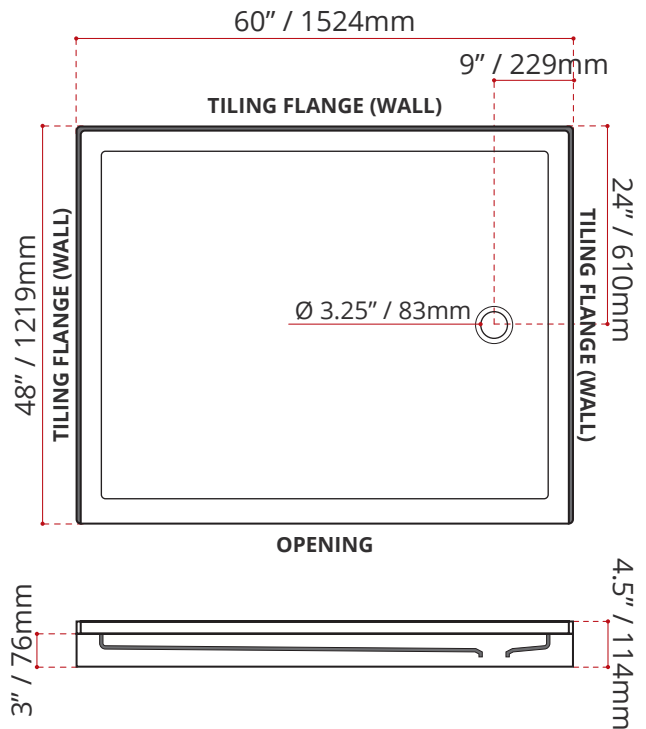

### SHIPPING INFORMATION:

- Length: 62" / 1575mm
- Net Weight: 35 kg / 77lbs
- Width: 50" / 1270mm
- Gross Weight: 40 kg / 88lbs
- Height: 8" / 203mm

## SSTD6048L4 (LEFT HAND DRAIN LOCATION)

## SSTD6048R4 (RIGHT HAND DRAIN LOCATION)

DISCLAIMER: Measurements may vary ±1/4" (Diagram Not to scale)