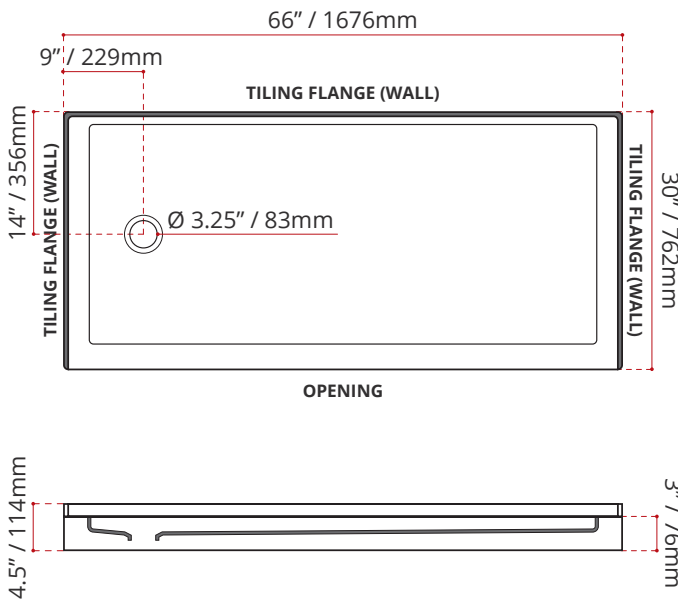

- Single Threshold / Opening
- **Offset Drain location**
- **Matte White Finish**
- Made in Canada
- Hygienic material
- **Made from Shila Stone cast resin**
- Stain, scratch and crack resistance
- Complies with CSA & IAPMO standards

SHIPPING INFORMATION:

- Length: 68" / 1727mm
- Net Weight: 30 kg / 66lbs
- Width: 34" / 864mm
- Gross Weight: 35 kg / 77lbs
- Height: 8" / 203mm

SSTOD6630L4

(LEFT HAND DRAIN LOCATION)

SSTOD6630R4

(RIGHT HAND DRAIN LOCATION)