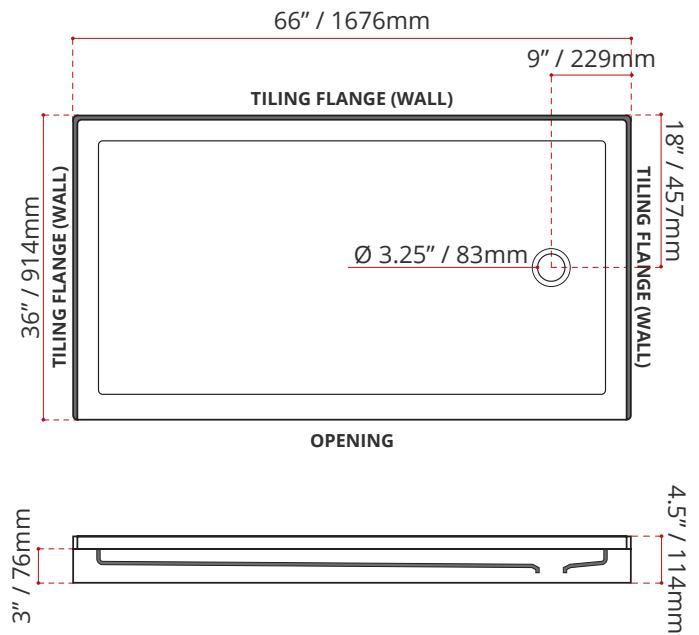

- Single Threshold / Opening
- **Offset Drain location**
- **Matte White Finish**
- Made in Canada
- Hygienic material
- **Made from Shila Stone cast resin**
- Stain, scratch and crack resistance
- Complies with CSA & IAPMO standards

SHIPPING INFORMATION:

- Length: 68" / 1727mm
- Net Weight: 35 kg / 77lbs
- Width: 38" / 965mm
- Gross Weight: 40 kg / 88lbs
- Height: 8" / 203mm

SSTOD6636L4

(LEFT HAND DRAIN LOCATION)

SSTOD6636R4

(RIGHT HAND DRAIN LOCATION)

DISCLAIMER: Measurements may vary ±1/4" (Diagram Not to scale)