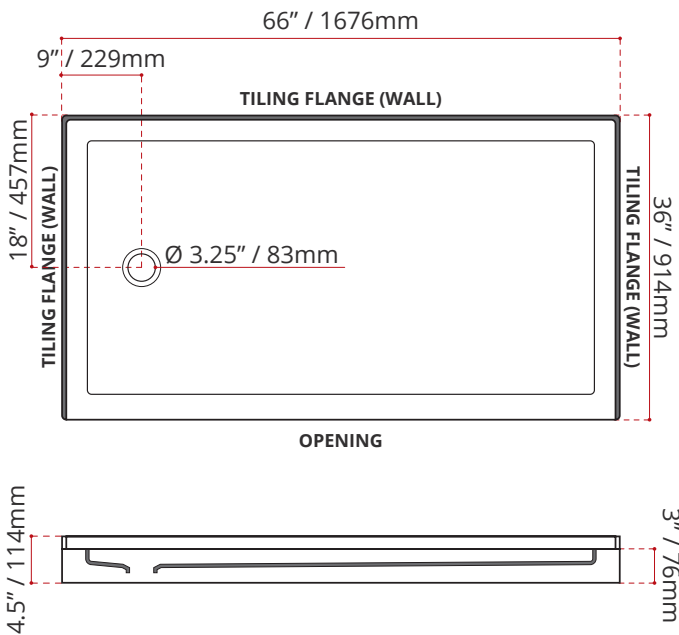

- Single Threshold / Opening
- **Offset Drain location**
- **Matte White Finish**
- Made in Canada
- Hygienic material
- **Made from Shila Stone cast resin**
- Stain, scratch and crack resistance
- Complies with CSA & IAPMO standards

SHIPPING INFORMATION:

- Length: 68" / 1727mm
- Net Weight: 35 kg / 77lbs
- Width: 38" / 965mm
- Gross Weight: 40 kg / 88lbs
- Height: 8" / 203mm

SSTOD6636L4

(LEFT HAND DRAIN LOCATION)

SSTOD6636R4

(RIGHT HAND DRAIN LOCATION)

DISCLAIMER: Measurements may vary ±1/4" (Diagram Not to scale)