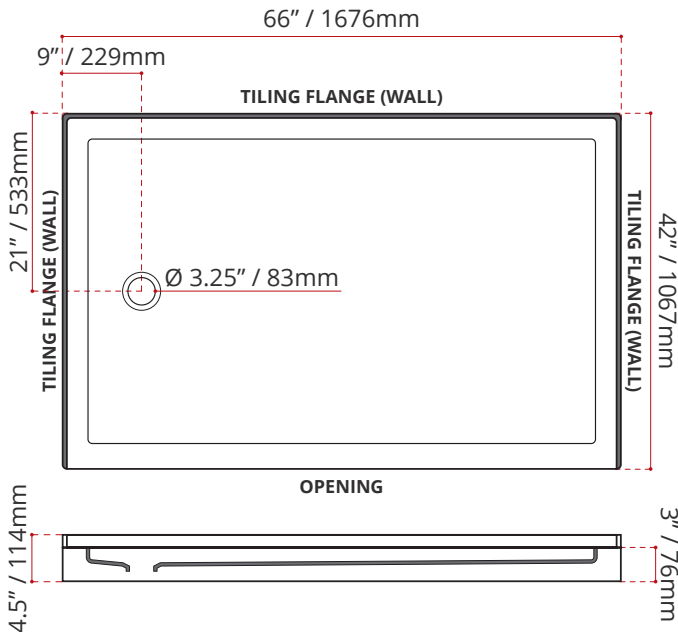

- Single Threshold / Opening
- **Offset Drain location**
- **Matte White Finish**
- Made in Canada
- Hygienic material
- **Made from Shila Stone cast resin**
- Stain, scratch and crack resistance
- Complies with CSA & IAPMO standards

SHIPPING INFORMATION:

- Length: 68" / 1727mm
- Net Weight: 35 kg / 77lbs
- Width: 44" / 1118mm
- Gross Weight: 40 kg / 88lbs
- Height: 8" / 203mm

SSTOD6642L4

(LEFT HAND DRAIN LOCATION)

SSTOD6642R4

(RIGHT HAND DRAIN LOCATION)

DISCLAIMER: Measurements may vary ±1/4" (Diagram Not to scale)