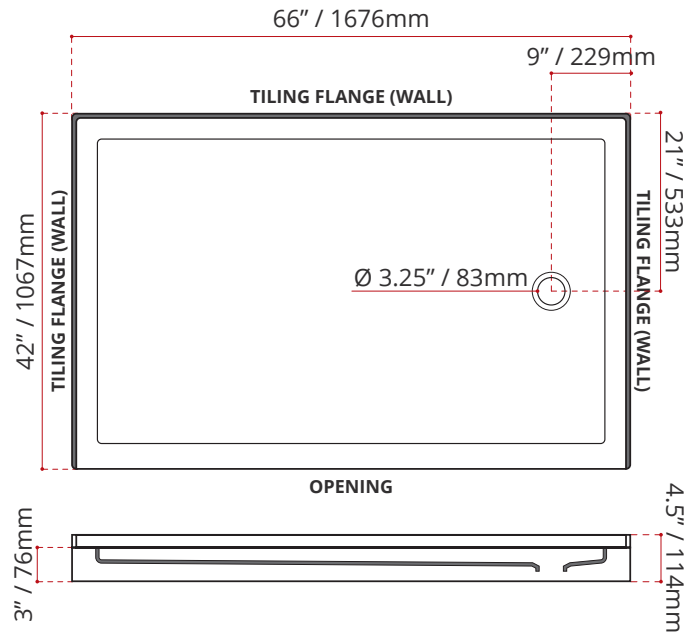

- Single Threshold / Opening
- **Offset Drain location**
- **Matte White Finish**
- Made in Canada
- Hygienic material
- **Made from Shila Stone cast resin**
- Stain, scratch and crack resistance
- Complies with CSA & IAPMO standards

SHIPPING INFORMATION:

- Length: 68" / 1727mm
- Net Weight: 35 kg / 77lbs
- Width: 44" / 1118mm
- Gross Weight: 40 kg / 88lbs
- Height: 8" / 203mm

SSTOD6642L4

(LEFT HAND DRAIN LOCATION)

SSTOD6642R4

(RIGHT HAND DRAIN LOCATION)

DISCLAIMER: Measurements may vary ±1/4" (Diagram Not to scale)