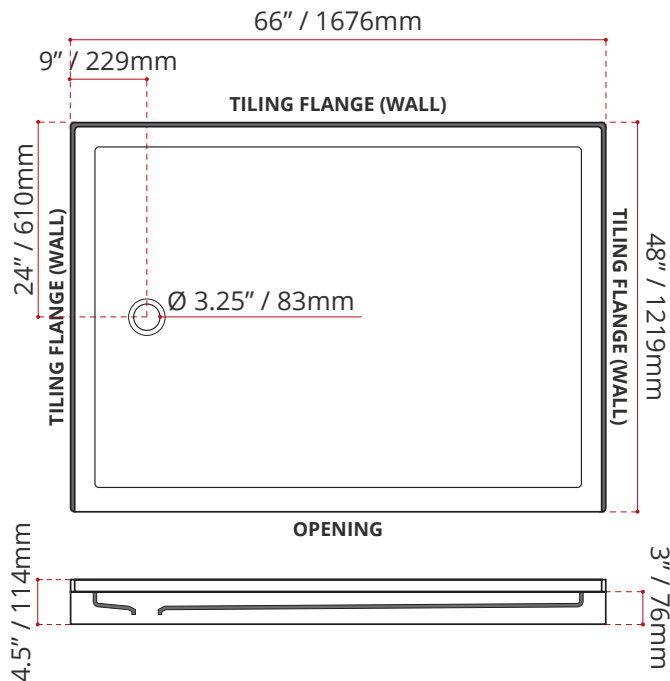

- Single Threshold / Opening
- **Offset Drain location**
- **Matte White Finish**
- Made in Canada
- Hygienic material
- **Made from Shila Stone cast resin**
- Stain, scratch and crack resistance
- Complies with CSA & IAPMO standards

SHIPPING INFORMATION:

- Length: 68" / 1727mm
- Net Weight: 35 kg / 77lbs
- Width: 50" / 1270mm
- Gross Weight: 40 kg / 88lbs
- Height: 8" / 203mm

SSTOD6648L4 (LEFT HAND DRAIN LOCATION)

SSTOD6648R4 (RIGHT HAND DRAIN LOCATION)

DISCLAIMER: Measurements may vary ±1/4" (Diagram Not to scale)