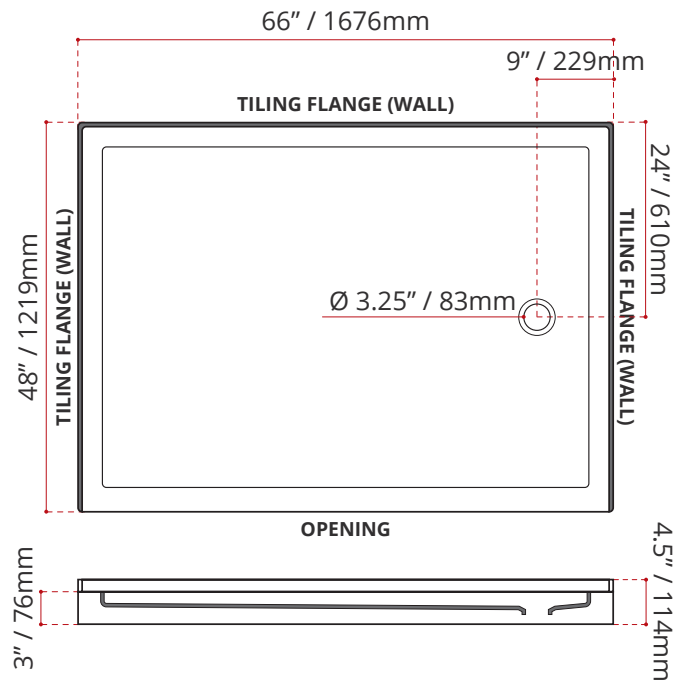

- Single Threshold / Opening
- **Offset Drain location**
- **Matte White Finish**
- Made in Canada
- Hygienic material
- **Made from Shila Stone cast resin**
- Stain, scratch and crack resistance
- Complies with CSA & IAPMO standards

SHIPPING INFORMATION:

- Length: 68" / 1727mm
- Net Weight: 35 kg / 77lbs
- Width: 50" / 1270mm
- Gross Weight: 40 kg / 88lbs
- Height: 8" / 203mm

SSTOD6648L4 (LEFT HAND DRAIN LOCATION)

SSTOD6648R4 (RIGHT HAND DRAIN LOCATION)

DISCLAIMER: Measurements may vary ±1/4" (Diagram Not to scale)