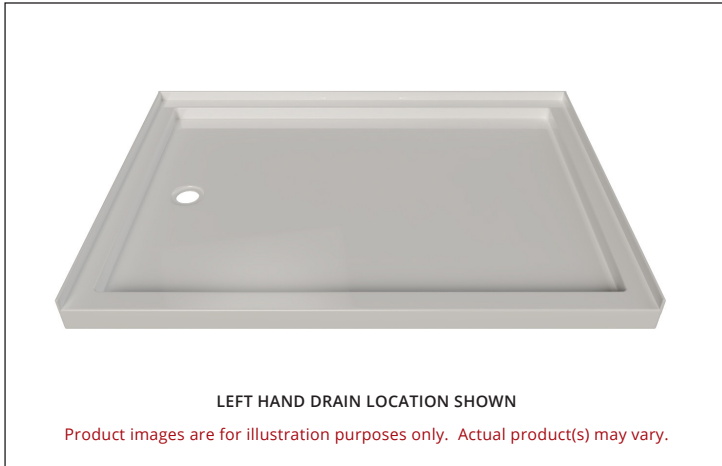

SINGLE THRESHOLD OFFSET DRAIN MATTE WHITE SHILA STONE SHOWER BASE

MADE TO ORDER - NO REFUND - NO RETURN -

PRODUCT INFORMATION:

Shila Stone is highly resistant to staining and chemical cleaners. Moreover, its non-porous, bacteriostatic surface limits the growth of microorganisms, making it a perfectly hygienic material.

- Single Threshold / Opening
- **Offset Drain location**
- **Matte White Finish**
- Made in Canada
- Hygienic material
- **Made from Shila Stone cast resin**
- Stain, scratch and crack resistance
- Complies with CSA & IAPMO standards

SHIPPING INFORMATION:

- Length: 68" / 1727mm
- Net Weight: 35 kg / 77lbs
- Width: 50" / 1270mm
- Gross Weight: 40 kg / 88lbs
- Height: 8" / 203mm

SSTOD6648L4 (LEFT HAND DRAIN LOCATION)

SSTOD6648R4 (RIGHT HAND DRAIN LOCATION)