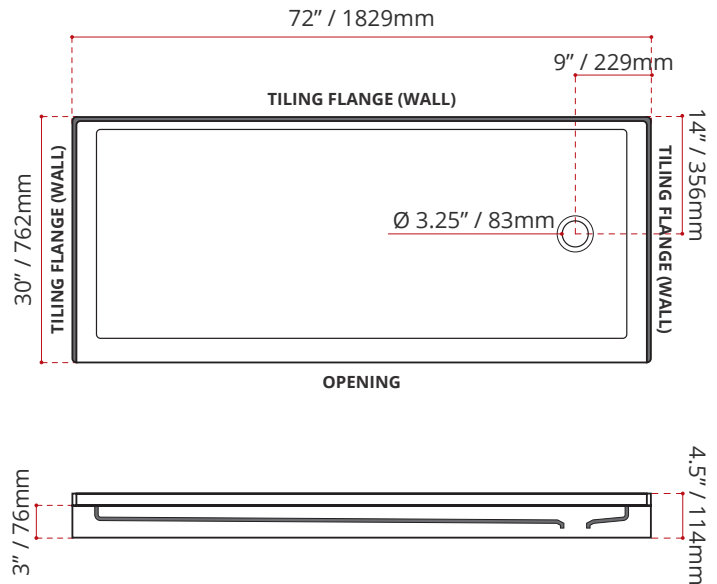

- Single Threshold / Opening
- **Offset Drain location**
- **Matte White Finish**
- Made in Canada
- Hygienic material
- **Made from Shila Stone cast resin**
- Stain, scratch and crack resistance
- Complies with CSA & IAPMO standards

ENVIRO SEAL

**CUSTOMIZE YOUR SHOWER BASE**

ALL UPCHARGE OPTIONS ARE MADE TO ORDER - NO REFUND - NO RETURN -

AVAILABLE CUSTOMIZATION OPTIONS	MODEL No.
TEXTURED BOTTOM	<b>C4</b>
DOUBLE TILING FLANGE	<b>C5</b>
TEXTURED BOTTOM + DOUBLE TILING FLANGE	<b>C45</b>

SHIPPING INFORMATION:

- Length: 74" / 1880mm
- Net Weight: 35 kg / 77lbs
- Width: 34" / 864mm
- Gross Weight: 40 kg / 88lbs
- Height: 8" / 203mm

**SSTOD7230L4**  
(LEFT HAND DRAIN LOCATION)

**SSTOD7230R4**  
(RIGHT HAND DRAIN LOCATION)

DISCLAIMER: Measurements may vary ±1/4" (Diagram Not to scale)