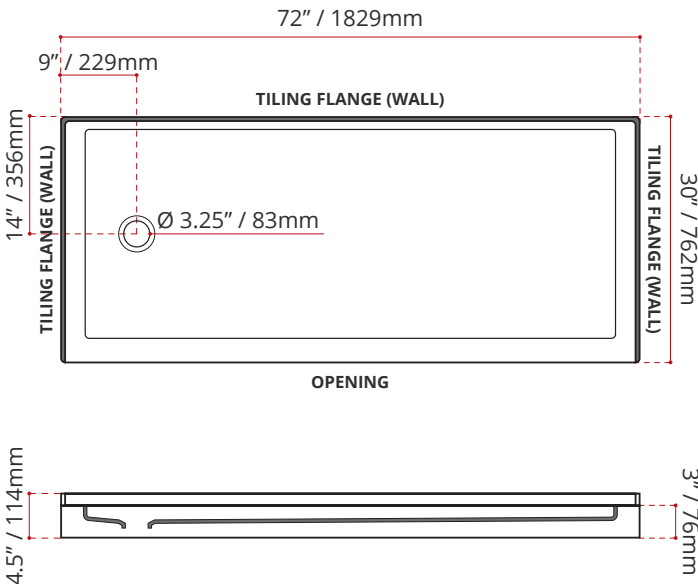

- Single Threshold / Opening
- **Offset Drain location**
- **Matte White Finish**
- Made in Canada
- Hygienic material
- **Made from Shila Stone cast resin**
- Stain, scratch and crack resistance
- Complies with CSA & IAPMO standards

SHIPPING INFORMATION:

- Length: 74" / 1880mm
- Net Weight: 35 kg / 77lbs
- Width: 34" / 864mm
- Gross Weight: 40 kg / 88lbs
- Height: 8" / 203mm

**SSTOD7230L4**  
(LEFT HAND DRAIN LOCATION)

**SSTOD7230R4**  
(RIGHT HAND DRAIN LOCATION)

DISCLAIMER: Measurements may vary ±1/4" (Diagram Not to scale)