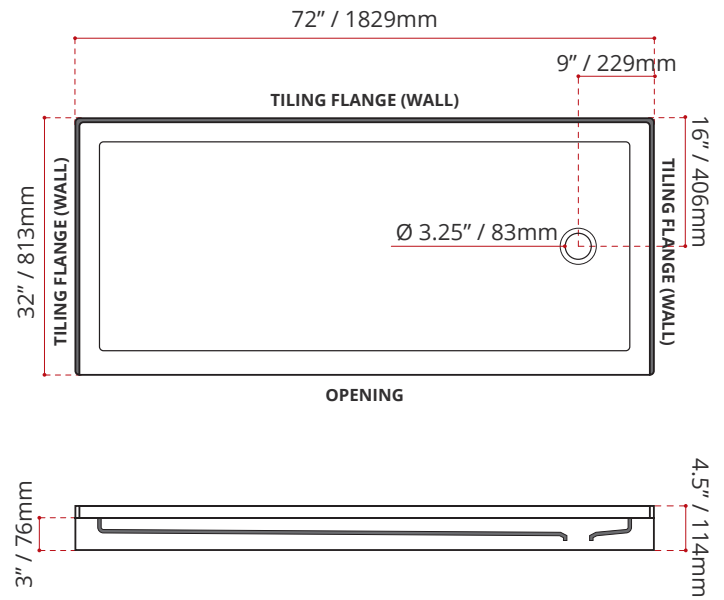

- Single Threshold / Opening
- **Offset Drain location**
- **Matte White Finish**
- Made in Canada
- Hygienic material
- **Made from Shila Stone cast resin**
- Stain, scratch and crack resistance
- Complies with CSA & IAPMO standards

SHIPPING INFORMATION:

- Length: 74" / 1880mm
- Net Weight: 35 kg / 77lbs
- Width: 34" / 864mm
- Gross Weight: 40 kg / 88lbs
- Height: 8" / 203mm

SSTOD7232L4

(LEFT HAND DRAIN LOCATION)

SSTOD7232R4

(RIGHT HAND DRAIN LOCATION)

DISCLAIMER: Measurements may vary ±1/4" (Diagram Not to scale)