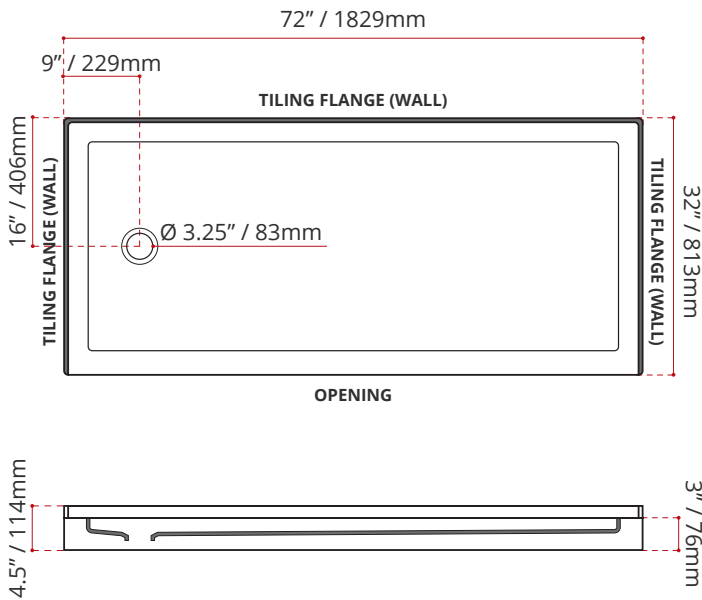

- Single Threshold / Opening
- **Offset Drain location**
- **Matte White Finish**
- Made in Canada
- Hygienic material
- **Made from Shila Stone cast resin**
- Stain, scratch and crack resistance
- Complies with CSA & IAPMO standards

SHIPPING INFORMATION:

- Length: 74" / 1880mm
- Net Weight: 35 kg / 77lbs
- Width: 34" / 864mm
- Gross Weight: 40 kg / 88lbs
- Height: 8" / 203mm

SSTOD7232L4

(LEFT HAND DRAIN LOCATION)

SSTOD7232R4

(RIGHT HAND DRAIN LOCATION)

DISCLAIMER: Measurements may vary ±1/4" (Diagram Not to scale)