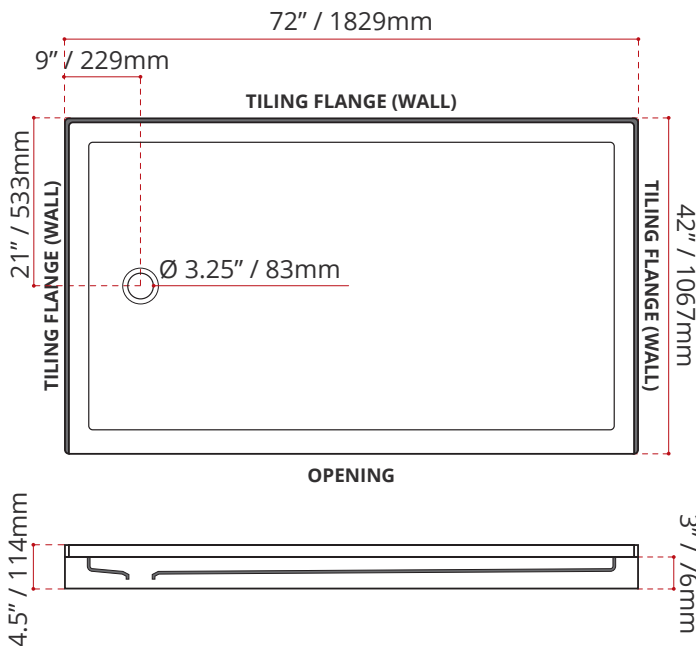

- Single Threshold / Opening
- **Offset Drain location**
- **Matte White Finish**
- Made in Canada
- Hygienic material
- **Made from Shila Stone cast resin**
- Stain, scratch and crack resistance
- Complies with CSA & IAPMO standards

SHIPPING INFORMATION:

- Length: 74" / 1880mm
- Net Weight: 35 kg / 77lbs
- Width: 44" / 1118mm
- Gross Weight: 40 kg / 88lbs
- Height: 8" / 203mm

SSTOD7242L4 (LEFT HAND DRAIN LOCATION)

SSTOD7242R4 (RIGHT HAND DRAIN LOCATION)

DISCLAIMER: Measurements may vary ±1/4" (Diagram Not to scale)