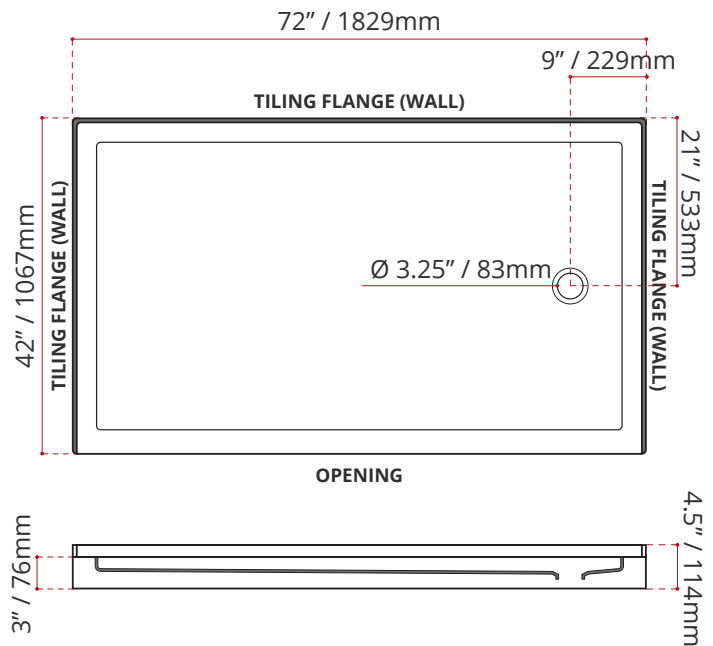

- Single Threshold / Opening
- **Offset Drain location**
- **Matte White Finish**
- Made in Canada
- Hygienic material
- **Made from Shila Stone cast resin**
- Stain, scratch and crack resistance
- Complies with CSA & IAPMO standards

SHIPPING INFORMATION:

- Length: 74" / 1880mm
- Net Weight: 35 kg / 77lbs
- Width: 44" / 1118mm
- Gross Weight: 40 kg / 88lbs
- Height: 8" / 203mm

SSTOD7242L4 (LEFT HAND DRAIN LOCATION)

SSTOD7242R4 (RIGHT HAND DRAIN LOCATION)

DISCLAIMER: Measurements may vary ±1/4" (Diagram Not to scale)