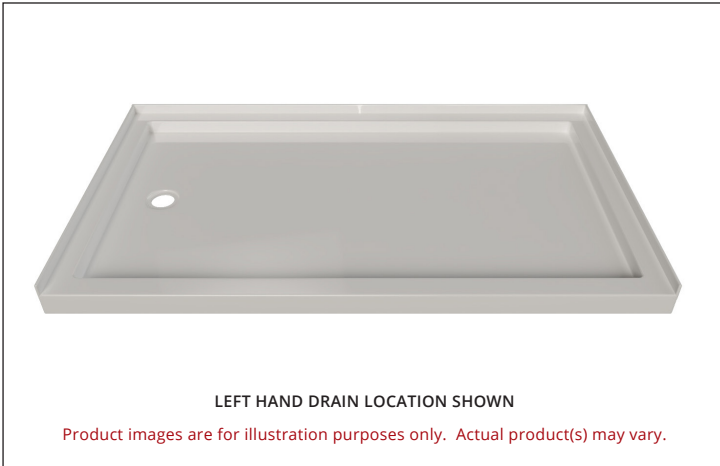

SINGLE THRESHOLD OFFSET DRAIN MATTE WHITE SHILA STONE SHOWER BASE

MADE TO ORDER - NO REFUND - NO RETURN -

PRODUCT INFORMATION:

Shila Stone is highly resistant to staining and chemical cleaners. Moreover, its non-porous, bacteriostatic surface limits the growth of microorganisms, making it a perfectly hygienic material.

- Single Threshold / Opening
- **Offset Drain location**
- **Matte White Finish**
- Made in Canada
- Hygienic material
- **Made from Shila Stone cast resin**
- Stain, scratch and crack resistance
- Complies with CSA & IAPMO standards

SHIPPING INFORMATION:

- Length: 74" / 1880mm
- Net Weight: 35 kg / 77lbs
- Width: 44" / 1118mm
- Gross Weight: 40 kg / 88lbs
- Height: 8" / 203mm

SSTOD7242L4 (LEFT HAND DRAIN LOCATION)

SSTOD7242R4 (RIGHT HAND DRAIN LOCATION)