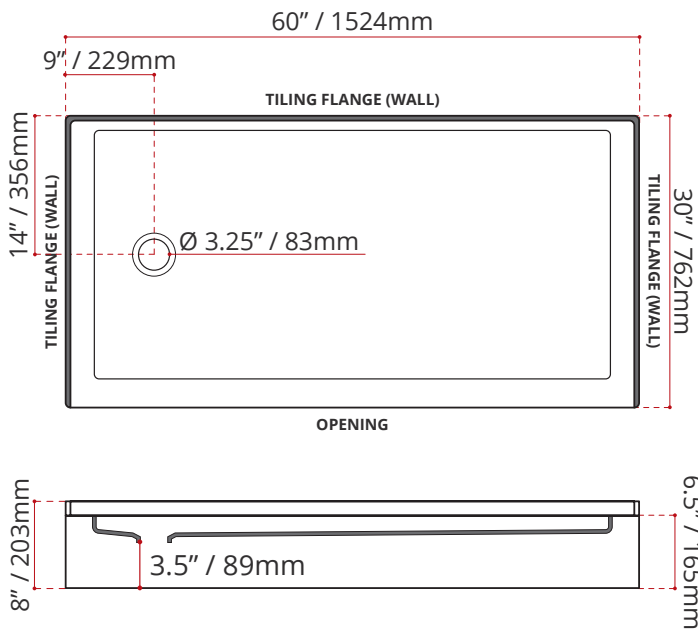

- Single Threshold / Opening
- **Offset Drain Location**
- **Matte White Finish**
- **Above Floor Rough-in**
- Made in Canada
- Hygienic material
- **Made from Shila Stone cast resin**
- Stain, scratch and crack resistance
- Complies with CSA & IAPMO standards

SHIPPING INFORMATION:

- Length: 62" / 1575mm
- Net Weight: 24 kg / 53lbs
- Width: 34" / 864mm
- Gross Weight: 27 kg / 59.5lbs
- Height: 9" / 229mm

SSTODA6030L4

(LEFT HAND DRAIN LOCATION)

SSTODA6030R4

(RIGHT HAND DRAIN LOCATION)

DISCLAIMER: Measurements may vary ±1/4" (Diagram Not to scale)