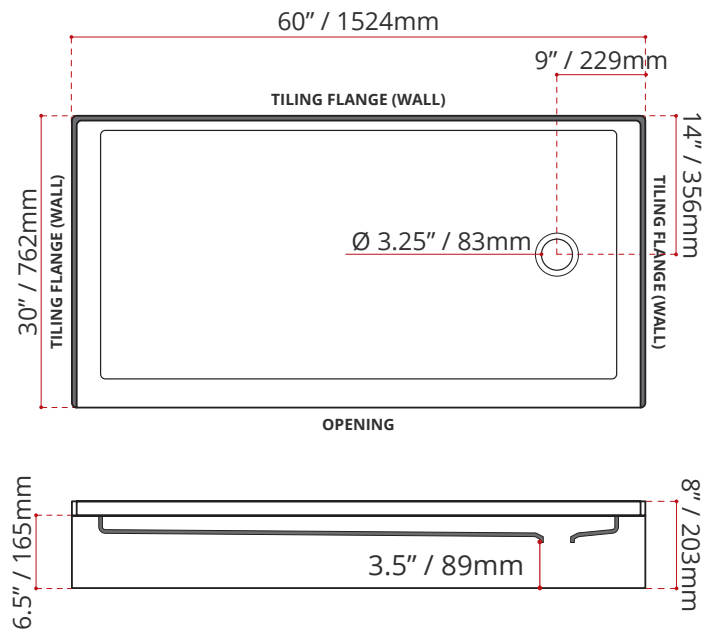

- Single Threshold / Opening
- **Offset Drain Location**
- **Matte White Finish**
- **Above Floor Rough-in**
- Made in Canada
- Hygienic material
- **Made from Shila Stone cast resin**
- Stain, scratch and crack resistance
- Complies with CSA & IAPMO standards

SHIPPING INFORMATION:

- Length: 62" / 1575mm
- Net Weight: 24 kg / 53lbs
- Width: 34" / 864mm
- Gross Weight: 27 kg / 59.5lbs
- Height: 9" / 229mm

SSTODA6030L4

(LEFT HAND DRAIN LOCATION)

SSTODA6030R4

(RIGHT HAND DRAIN LOCATION)

DISCLAIMER: Measurements may vary ±1/4" (Diagram Not to scale)