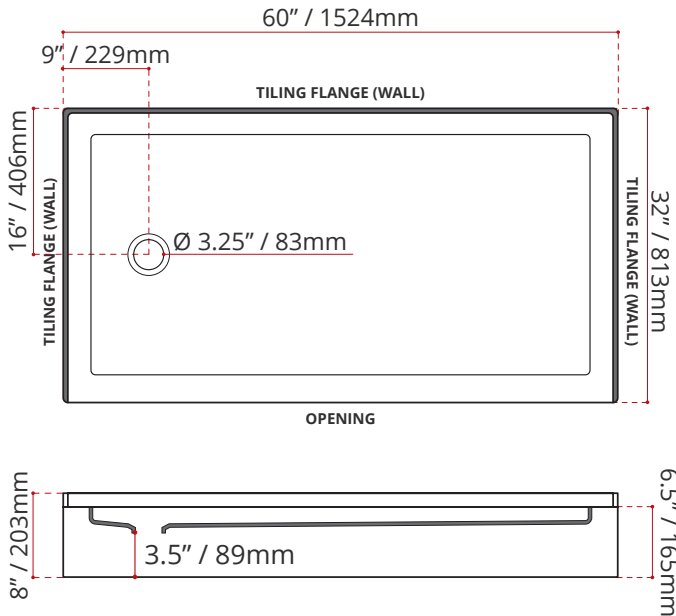

- Single Threshold / Opening
- **Offset Drain Location**
- **Matte White Finish**
- **Above Floor Rough-in**
- Made in Canada
- Hygienic material
- **Made from Shila Stone cast resin**
- Stain, scratch and crack resistance
- Complies with CSA & IAPMO standards

SHIPPING INFORMATION:

- Length: 62" / 1575mm
- Net Weight: 24 kg / 53lbs
- Width: 34" / 864mm
- Gross Weight: 27 kg / 59.5lbs
- Height: 9" / 229mm

SSTODA6032L4 (LEFT HAND DRAIN LOCATION)

SSTODA6032R4 (RIGHT HAND DRAIN LOCATION)

DISCLAIMER: Measurements may vary ±1/4" (Diagram Not to scale)