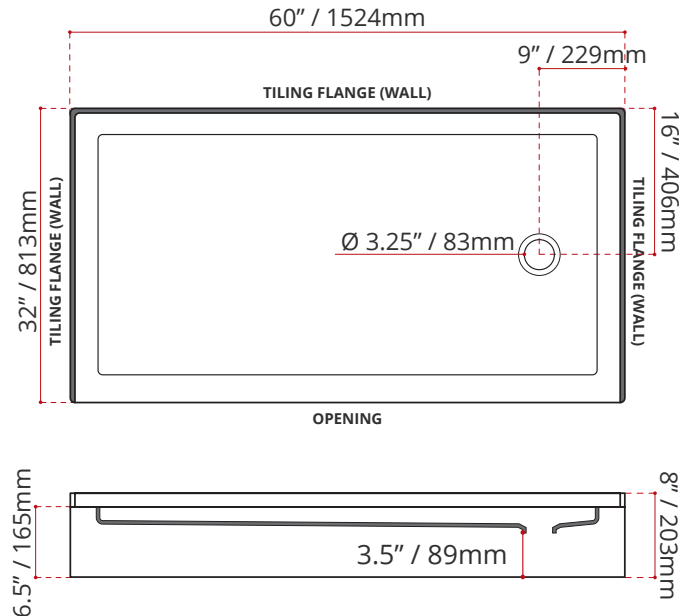

- Single Threshold / Opening
- **Offset Drain Location**
- **Matte White Finish**
- **Above Floor Rough-in**
- Made in Canada
- Hygienic material
- **Made from Shila Stone cast resin**
- Stain, scratch and crack resistance
- Complies with CSA & IAPMO standards

SHIPPING INFORMATION:

- Length: 62" / 1575mm
- Net Weight: 24 kg / 53lbs
- Width: 34" / 864mm
- Gross Weight: 27 kg / 59.5lbs
- Height: 9" / 229mm

SSTODA6032L4 (LEFT HAND DRAIN LOCATION)

SSTODA6032R4 (RIGHT HAND DRAIN LOCATION)

DISCLAIMER: Measurements may vary ±1/4" (Diagram Not to scale)