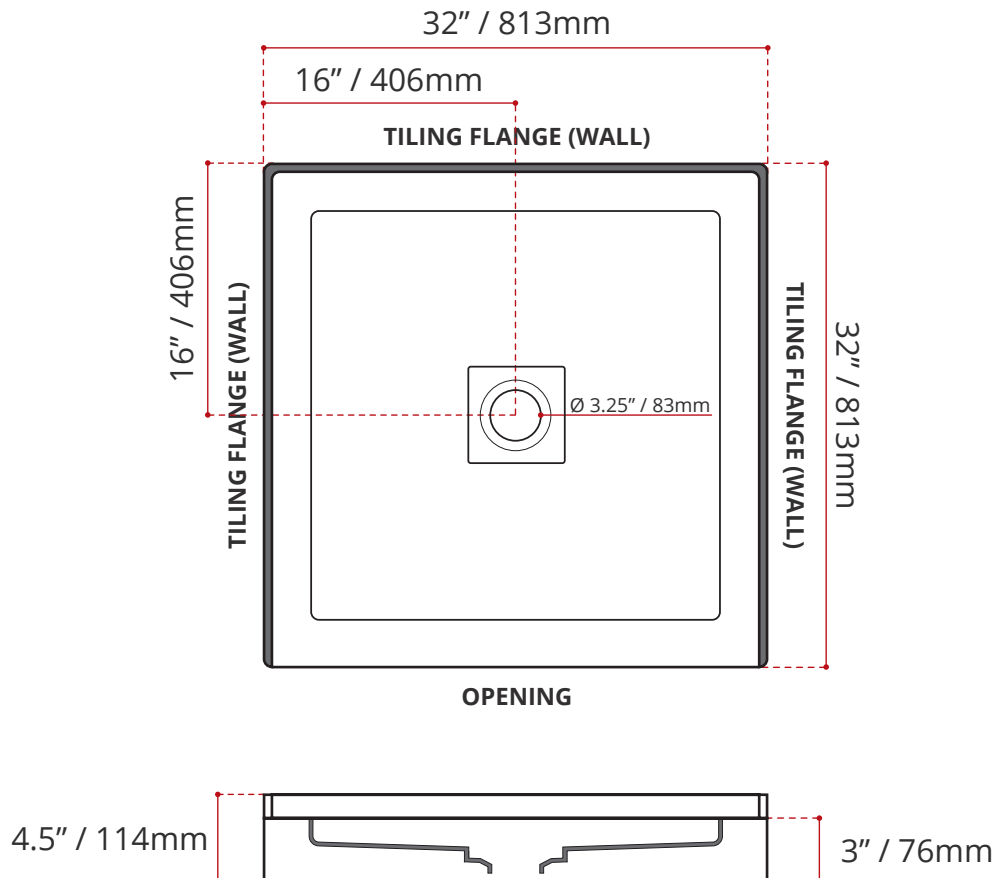

### SHIPPING INFORMATION:

- Length: 34" / 864mm
- Net Weight: 17 kg / 37lbs
- Width: 34" / 864mm
- Gross Weight: 20 kg / 44lbs
- Height: 8" / 203mm

DISCLAIMER: Measurements may vary ± 1/4" (Diagram Not to scale)