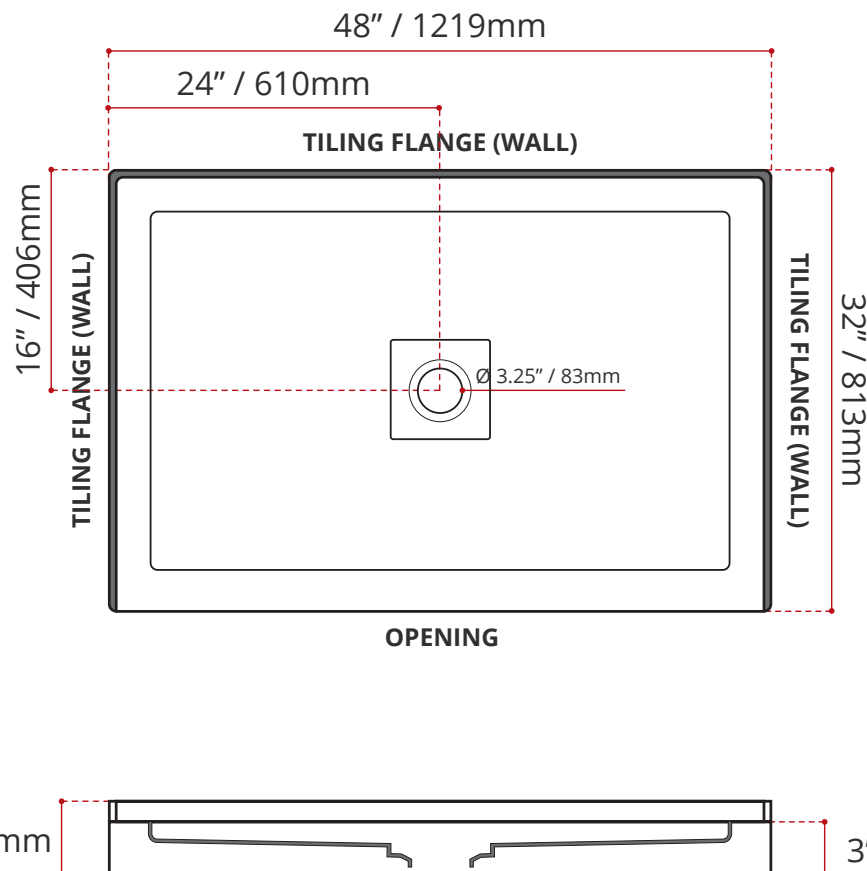

### SHIPPING INFORMATION:

- Length: 50" / 1270mm
- Net Weight: 23 kg / 51lbs
- Width: 34" / 864mm
- Gross Weight: 25 kg / 55lbs
- Height: 8" / 203mm

DISCLAIMER: Measurements may vary ± 1/4" (Diagram Not to scale)