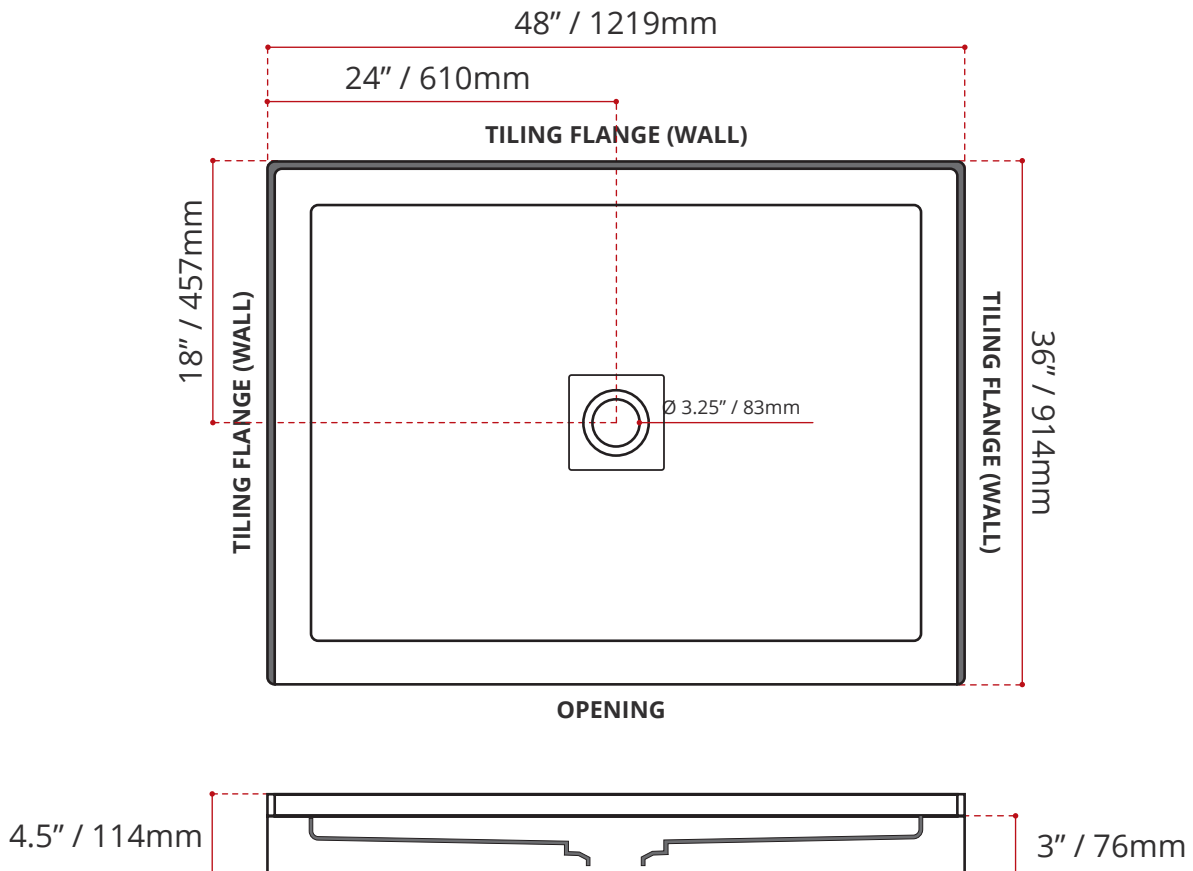

- Single Threshold / Opening
- **Center Drain**
- **Matte White Finish**
- Made in Canada
- Hygienic material
- **Made from Shila Stone cast resin**
- Stain, scratch and crack resistance
- Complies with CSA & IAPMO standards

STAINLESS STEEL DRAIN COVER NOT INCLUDED SOLD SEPARATELY.

SHIPPING INFORMATION:

- Length: 50" / 1270mm
- Net Weight: 23 kg / 51lbs
- Width: 38" / 965mm
- Gross Weight: 25 kg / 55lbs
- Height: 8" / 203mm

DISCLAIMER: Measurements may vary ± 1/4" (Diagram Not to scale)