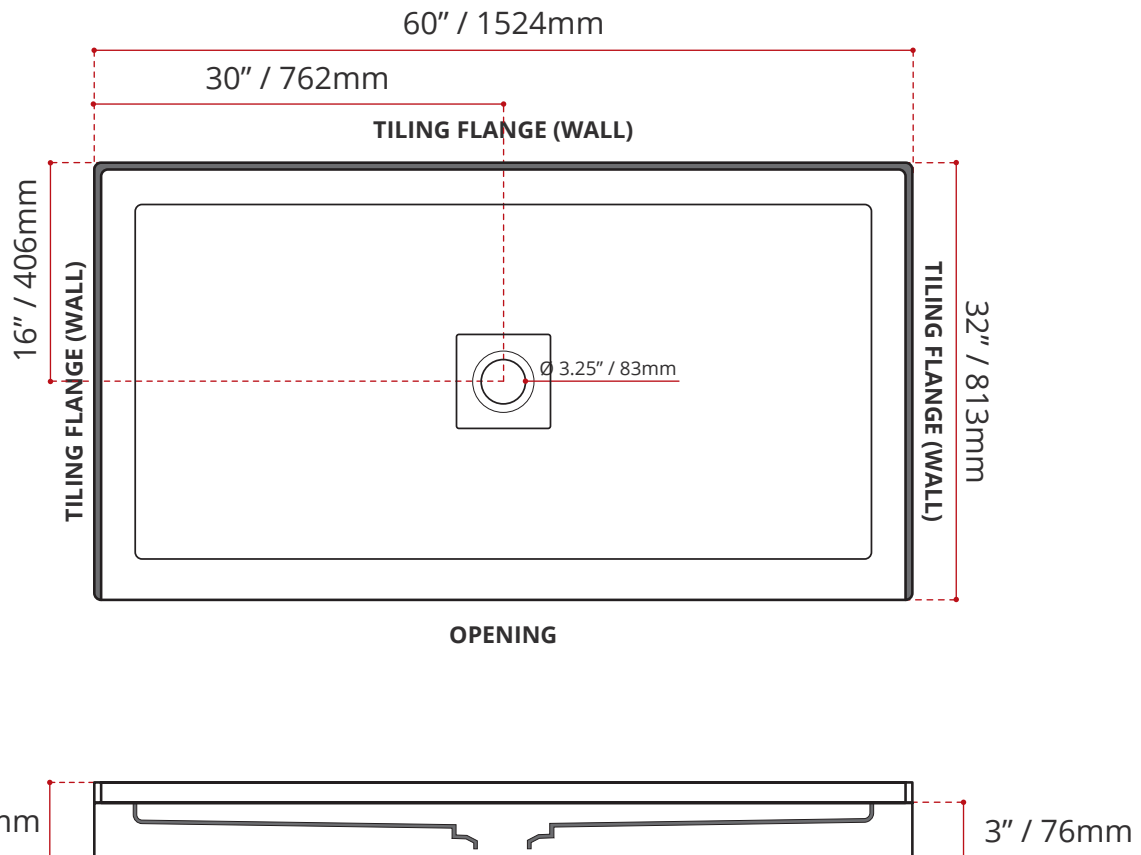

### SHIPPING INFORMATION:

- Length: 62" / 1575mm
- Net Weight: 24 kg / 53lbs
- Width: 34" / 864mm
- Gross Weight: 27 kg / 59.5lbs
- Height: 8" / 203mm

**DISCLAIMER: Measurements may vary ± 1/4" (Diagram Not to scale)**