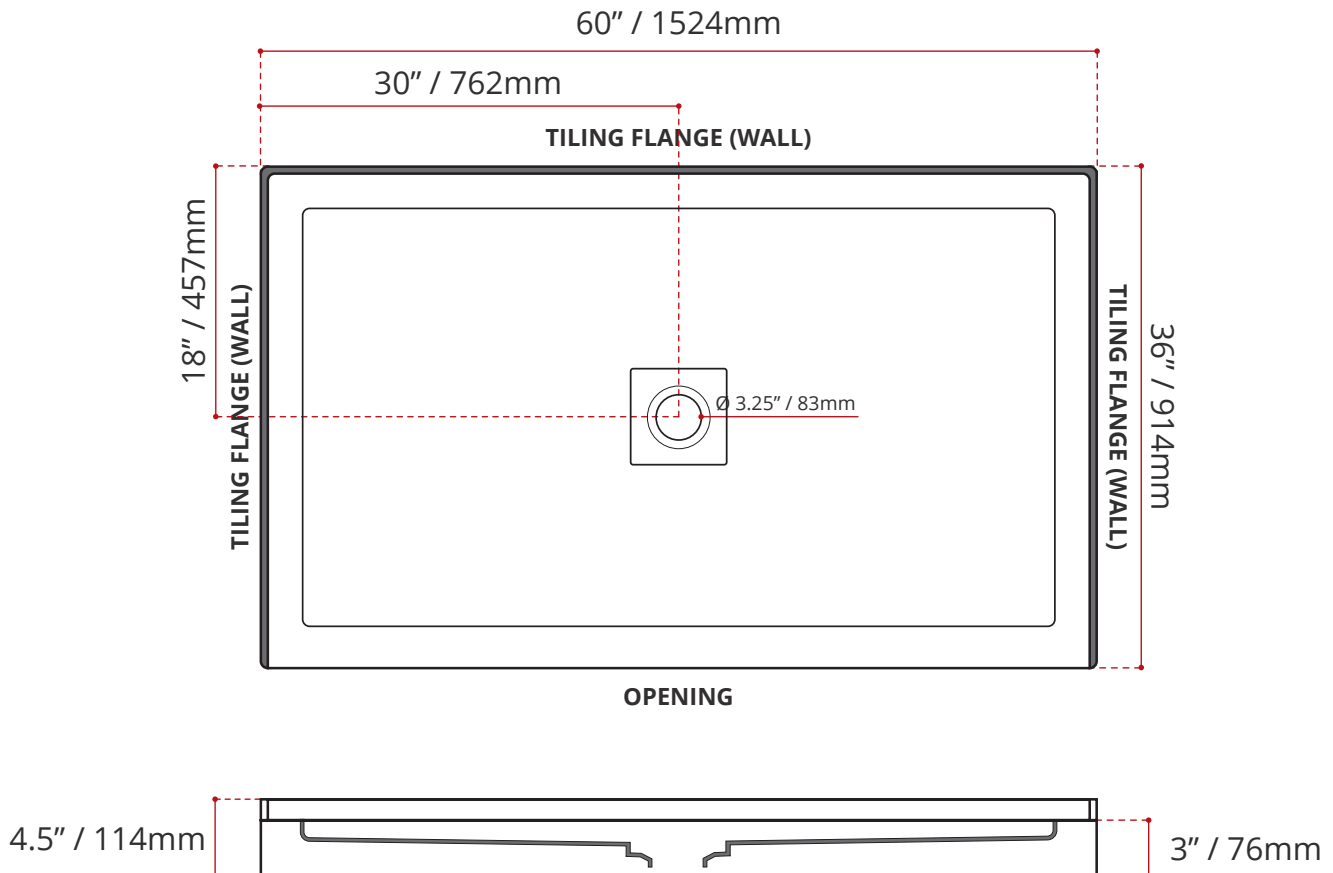

- Single Threshold / Opening
- **Center Drain**
- **Matte White Finish**
- Made in Canada
- Hygienic material
- **Made from Shila Stone cast resin**
- Stain, scratch and crack resistance
- Complies with CSA & IAPMO standards

STAINLESS STEEL DRAIN COVER NOT INCLUDED SOLD SEPARATELY.

SHIPPING INFORMATION:

- Length: 62" / 1575mm
- Net Weight: 35 kg / 77lbs
- Width: 38" / 965mm
- Gross Weight: 40 kg / 88lbs
- Height: 8" / 203mm

DISCLAIMER: Measurements may vary ± 1/4" (Diagram Not to scale)