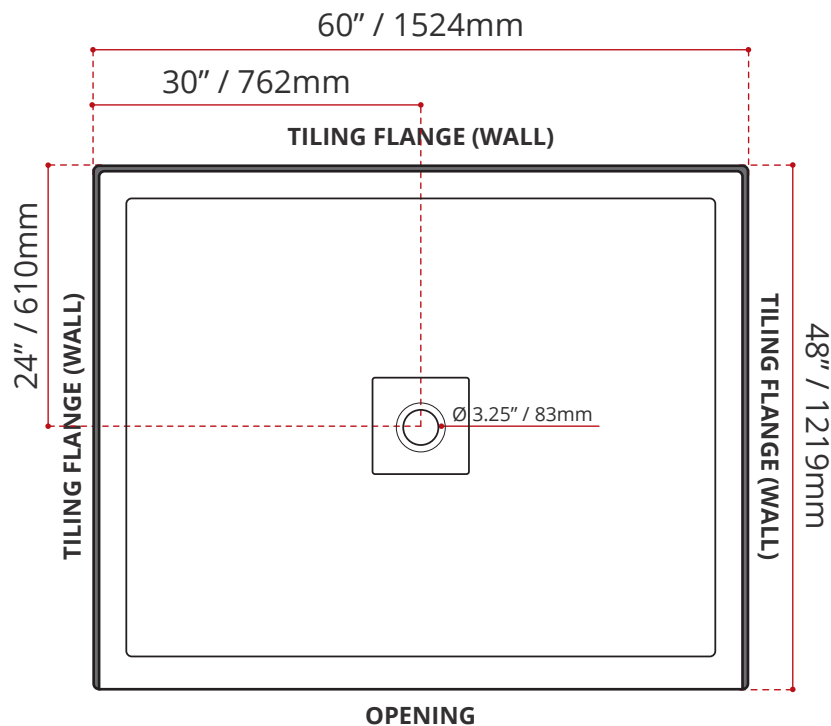

### SHIPPING INFORMATION:

- Length: 62" / 1575mm
- Net Weight: 35 kg / 77lbs
- Width: 50" / 1270mm
- Gross Weight: 40 kg / 88lbs
- Height: 8" / 203mm

DISCLAIMER: Measurements may vary ± 1/4" (Diagram Not to scale)