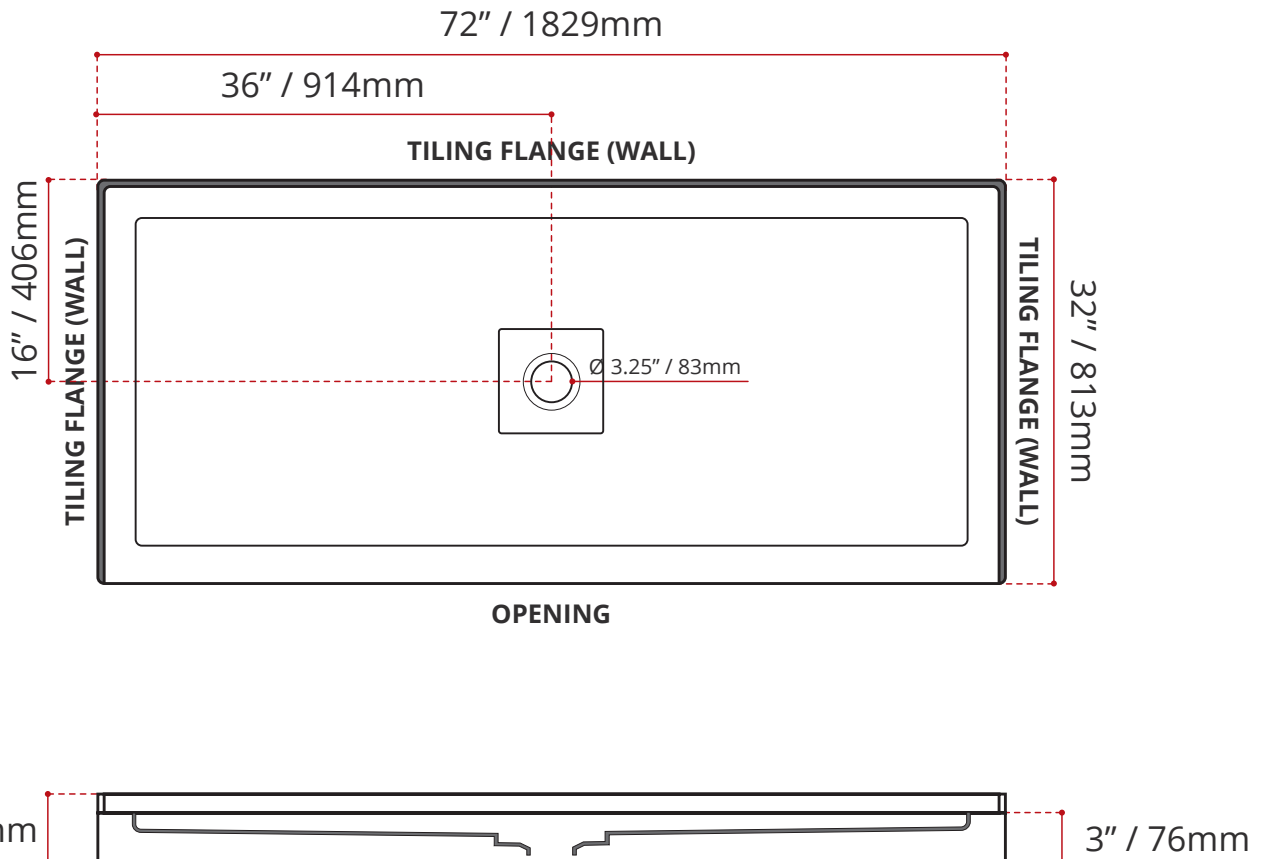

### SHIPPING INFORMATION:

- Length: 74" / 1880mm
- Net Weight: 35 kg / 77lbs
- Width: 34" / 864mm
- Gross Weight: 40 kg / 88lbs
- Height: 8" / 203mm

DISCLAIMER: Measurements may vary ± 1/4" (Diagram Not to scale)