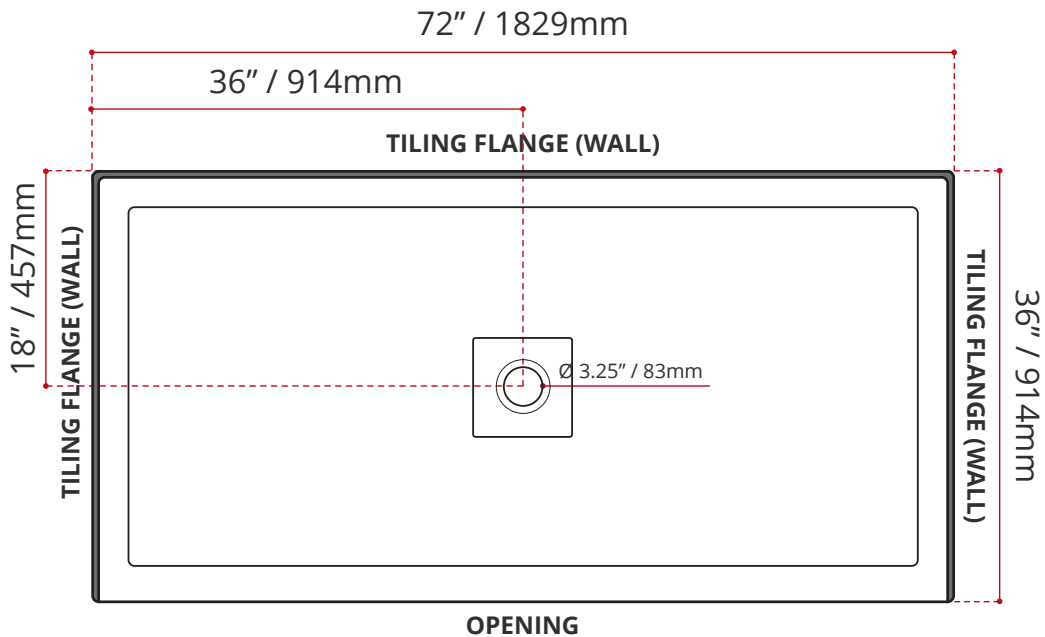

### SHIPPING INFORMATION:

- Length: 74" / 1880mm
- Net Weight: 35 kg / 77lbs
- Width: 34" / 864mm
- Gross Weight: 40 kg / 88lbs
- Height: 8" / 203mm

DISCLAIMER: Measurements may vary ± 1/8" (Diagram Not to scale)