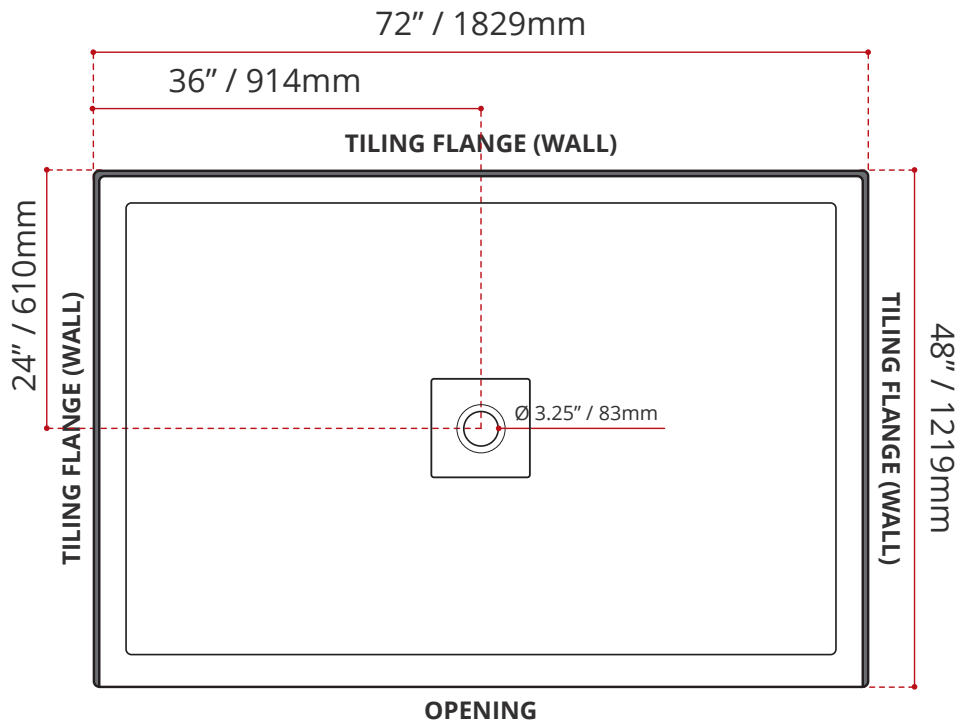

- Single Threshold / Opening
- **Center Drain**
- **Matte White Finish**
- Made in Canada
- Hygienic material
- **Made from Shila Stone cast resin**
- Stain, scratch and crack resistance
- Complies with CSA & IAPMO standards

STAINLESS STEEL DRAIN COVER NOT INCLUDED SOLD SEPARATELY.

SHIPPING INFORMATION:

- Length: 74" / 1880mm
- Net Weight: 50 kg / 110lbs
- Width: 50" / 1270mm
- Gross Weight: 55 kg / 121lbs
- Height: 8" / 203mm

DISCLAIMER: Measurements may vary ± 1/4" (Diagram Not to scale)