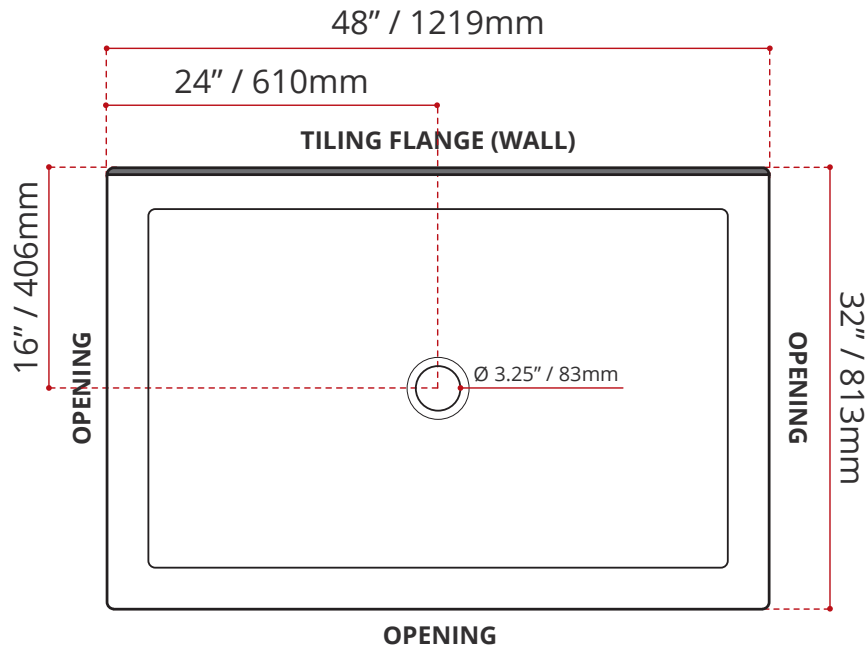

SHIPPING INFORMATION:

- Length: 50" / 1270mm
- Net Weight: 23 kg / 51lbs
- Width: 34" / 864mm
- Gross Weight: 25 kg / 55lbs
- Height: 8" / 203mm

DISCLAIMER: Measurements may vary ± 1/4" (Diagram Not to scale)