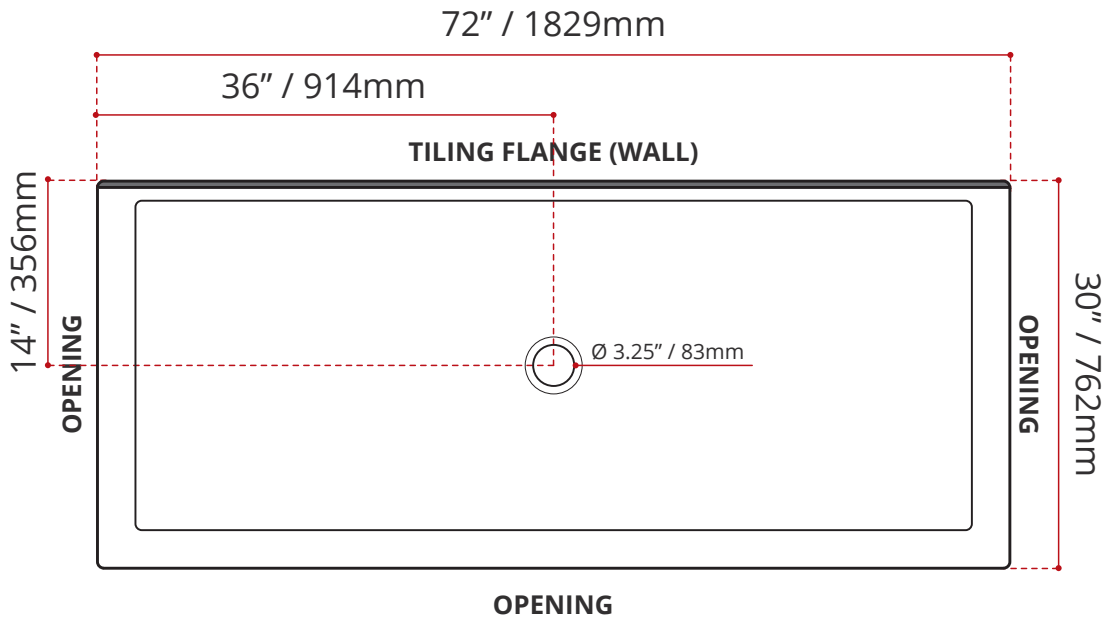

- Triple Threshold / Opening
- **Center Drain**
- **Matte White Finish**
- Made in Canada
- Hygienic material
- **Made from Shila Stone cast resin**
- Stain, scratch and crack resistance
- Complies with CSA & IAPMO standards

SHIPPING INFORMATION:

- Length: 74" / 1880mm
- Net Weight: 35 kg / 77lbs
- Width: 34" / 864mm
- Gross Weight: 40 kg / 88lbs
- Height: 8" / 203mm

DISCLAIMER: Measurements may vary ± 1/4" (Diagram Not to scale)