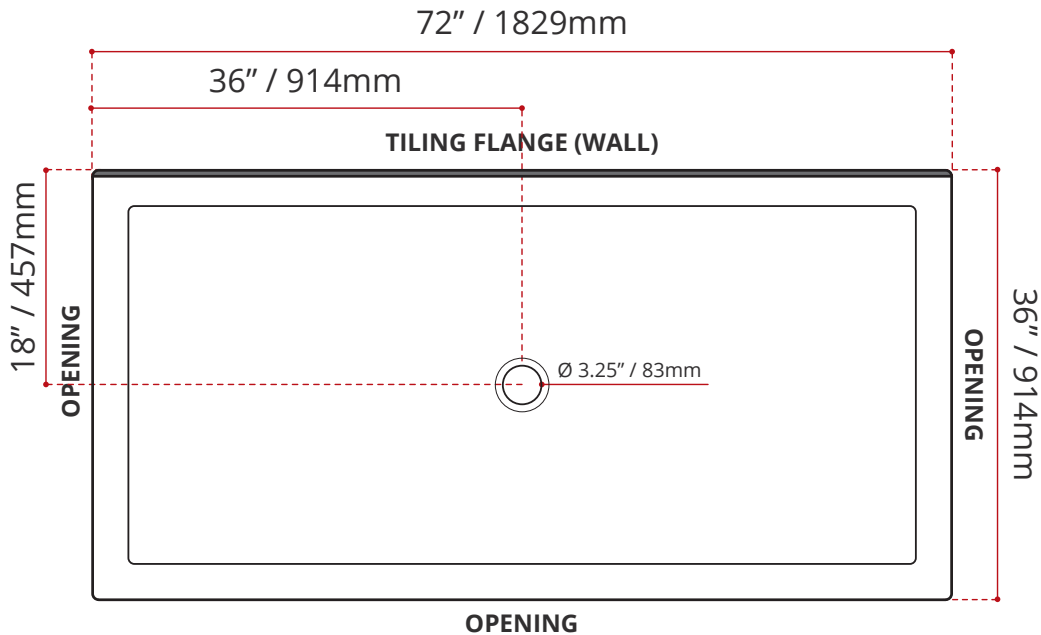

- Triple Threshold / Opening
- **Center Drain**
- **Matte White Finish**
- Made in Canada
- Hygienic material
- **Made from Shila Stone cast resin**
- Stain, scratch and crack resistance
- Complies with CSA & IAPMO standards

SHIPPING INFORMATION:

- Length: 74" / 1880mm
- Net Weight: 35 kg / 77lbs
- Width: 34" / 864mm
- Gross Weight: 40 kg / 88lbs
- Height: 8" / 203mm

DISCLAIMER: Measurements may vary ± 1/4" (Diagram Not to scale)