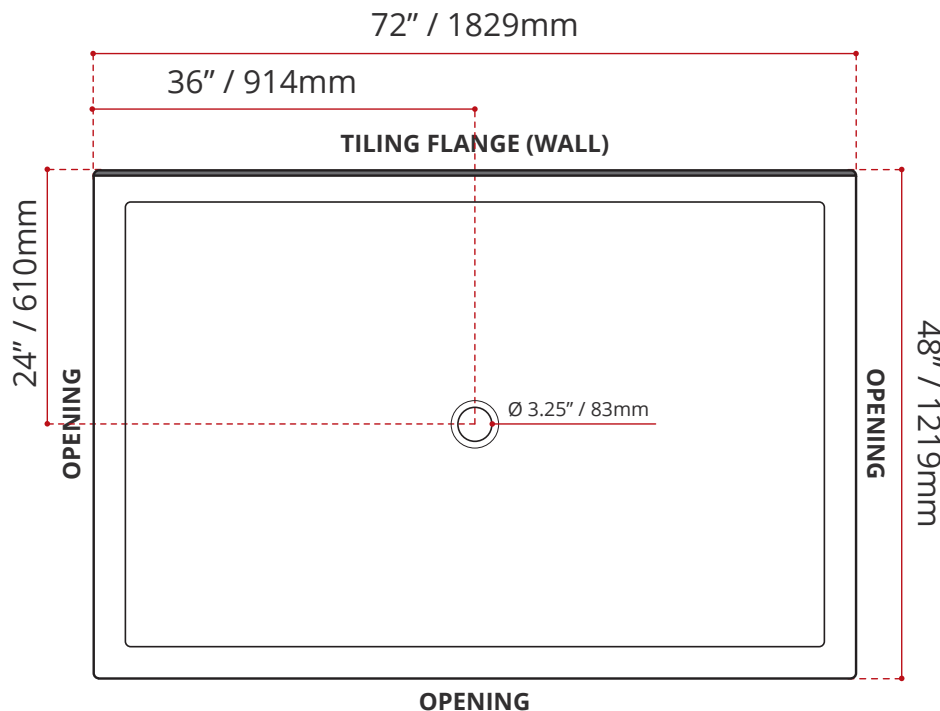

### SHIPPING INFORMATION:

- Length: 74" / 1880mm
- Net Weight: 50 kg / 110lbs
- Width: 50" / 1270mm
- Gross Weight: 55 kg / 121lbs
- Height: 8" / 203mm

DISCLAIMER: Measurements may vary ± 1/4" (Diagram Not to scale)