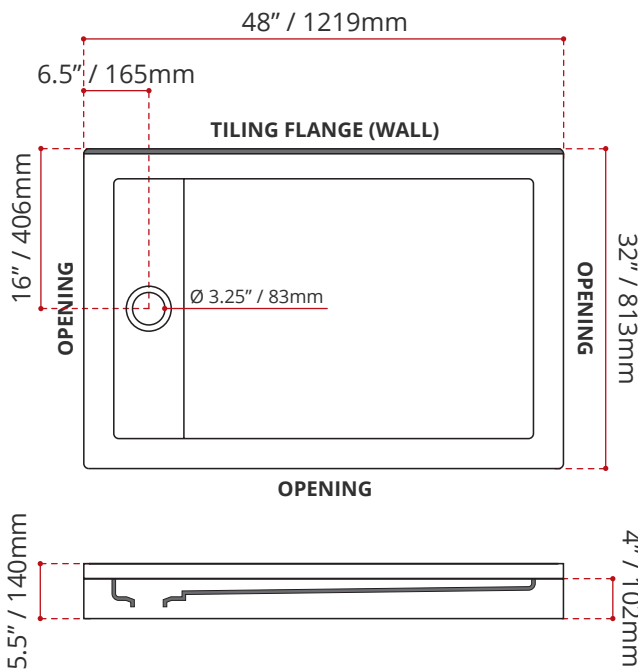

TRIPLE THRESHOLD LINEAR DRAIN MATTE WHITE SHILA STONE SHOWER BASE

MADE TO ORDER - NO REFUND - NO RETURN -

LEFT HAND DRAIN LOCATION SHOWN

Product images are for illustration purposes only. Actual product(s) may vary.

- Triple Threshold / Opening
- **Off-set Drain Location**
- **Matte White Finish**
- Default white linear drain cover included
- Made in Canada
- Hygienic material
- **Made from Shila Stone cast resin**
- Stain, scratch and crack resistance
- Complies with CSA & IAPMO standards

SHIPPING INFORMATION:

- Length: 50" / 1270mm
- Net Weight: 23 kg / 51lbs
- Width: 34" / 864mm
- Gross Weight: 25 kg / 55lbs
- Height: 8" / 203mm

STTLD4832L4
(LEFT HAND DRAIN LOCATION)

STTLD4832R4
(RIGHT HAND DRAIN LOCATION)

DISCLAIMER: Measurements may vary $\pm \frac{1}{4}$ " (Diagram Not to scale)