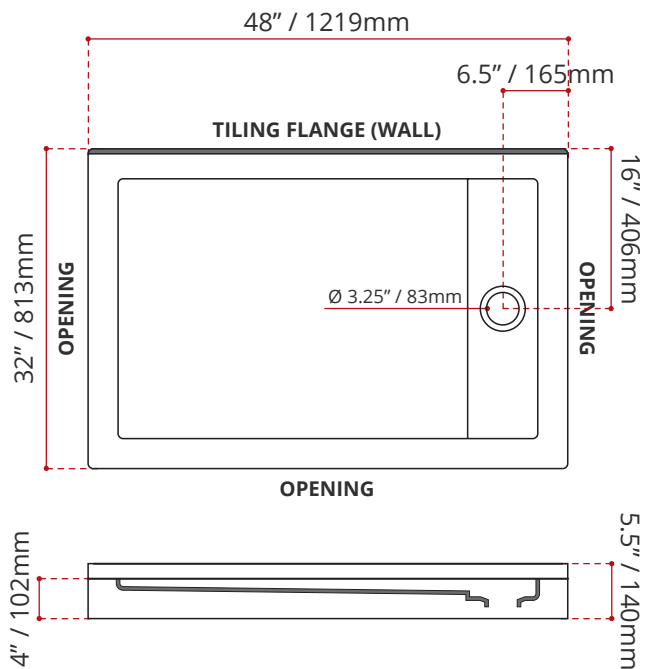

TRIPLE THRESHOLD LINEAR DRAIN MATTE WHITE SHILA STONE SHOWER BASE

MADE TO ORDER - NO REFUND - NO RETURN -

LEFT HAND DRAIN LOCATION SHOWN

Product images are for illustration purposes only. Actual product(s) may vary.

- Triple Threshold / Opening
- **Off-set Drain Location**
- **Matte White Finish**
- Default white linear drain cover included
- Made in Canada
- Hygienic material
- **Made from Shila Stone cast resin**
- Stain, scratch and crack resistance
- Complies with CSA & IAPMO standards

SHIPPING INFORMATION:

- Length: 50" / 1270mm
- Net Weight: 23 kg / 51lbs
- Width: 34" / 864mm
- Gross Weight: 25 kg / 55lbs
- Height: 8" / 203mm

STTLD4832L4
(LEFT HAND DRAIN LOCATION)

STTLD4832R4
(RIGHT HAND DRAIN LOCATION)

DISCLAIMER: Measurements may vary $\pm \frac{1}{4}$ " (Diagram Not to scale)