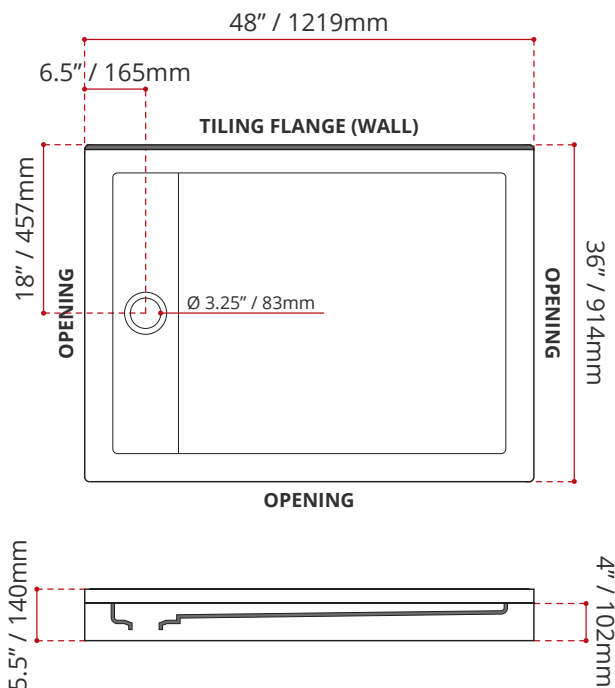

- Triple Threshold / Opening
- **Off-set Drain location**
- **Matte White Finish**
- Default white linear drain cover included
- Made in Canada
- Hygienic material
- **Made from Shila Stone cast resin**
- Stain, scratch and crack resistance
- Complies with CSA & IAPMO standards

ENVIRO SEAL

CUSTOMIZE YOUR SHOWER BASE

ALL UPCHARGE OPTIONS ARE MADE TO ORDER - NO REFUND - NO RETURN -

AVAILABLE CUSTOMIZATION OPTIONS	MODEL No.
TEXTURED BOTTOM	C4
DOUBLE TILING FLANGE	C5
TEXTURED BOTTOM + DOUBLE TILING FLANGE	C45

SHIPPING INFORMATION:

- Length: 50" / 1270mm
- Net Weight: 20 kg / 44lbs
- Width: 38" / 956mm
- Gross Weight: 23 kg / 51lbs
- Height: 8" / 203mm

STTLD4836L4
(LEFT HAND DRAIN LOCATION)

STTLD4836R4
(RIGHT HAND DRAIN LOCATION)