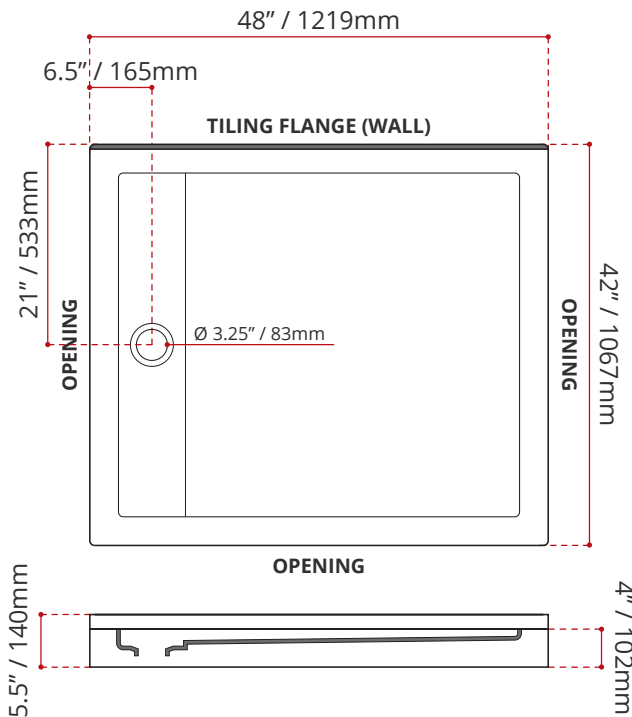

- Triple Threshold / Opening
- **Off-set Drain location**
- **Matte White Finish**
- Default white linear drain cover included
- Made in Canada
- Hygienic material
- **Made from Shila Stone cast resin**
- Stain, scratch and crack resistance
- Complies with CSA & IAPMO standards

ENVIRO SEAL

CUSTOMIZE YOUR SHOWER BASE

ALL UPCHARGE OPTIONS ARE MADE TO ORDER - NO REFUND - NO RETURN -

AVAILABLE CUSTOMIZATION OPTIONS	MODEL No.
TEXTURED BOTTOM	C4
DOUBLE TILING FLANGE	C5
TEXTURED BOTTOM + DOUBLE TILING FLANGE	C45

SHIPPING INFORMATION:

- Length: 50" / 1270mm
- Net Weight: 20 kg / 44lbs
- Width: 38" / 956mm
- Gross Weight: 23 kg / 51lbs
- Height: 8" / 203mm

STTLD4842L4
(LEFT HAND DRAIN LOCATION)

STTLD4842R4
(RIGHT HAND DRAIN LOCATION)

DISCLAIMER: Measurements may vary ± 1/4" (Diagram Not to scale)