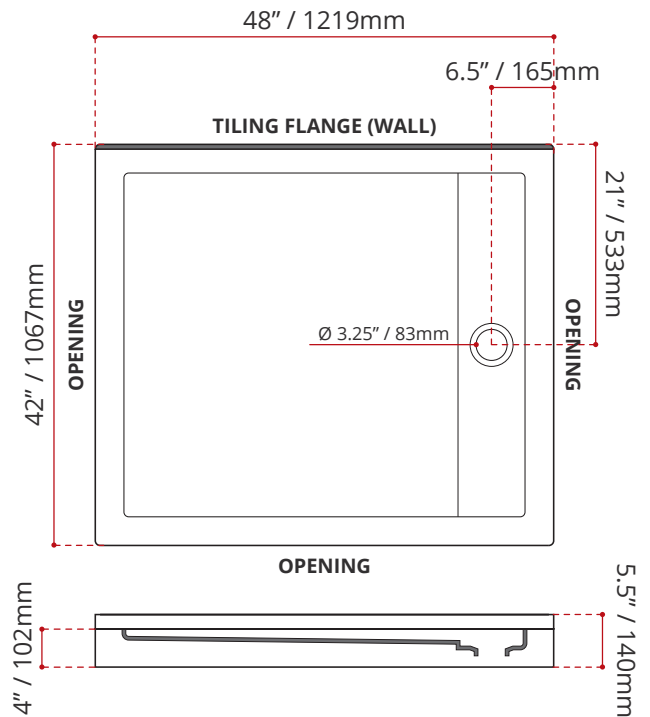

- Triple Threshold / Opening
- **Off-set Drain location**
- **Matte White Finish**
- Default white linear drain cover included
- Made in Canada
- Hygienic material
- **Made from Shila Stone cast resin**
- Stain, scratch and crack resistance
- Complies with CSA & IAPMO standards

ENVIRO SEAL

CUSTOMIZE YOUR SHOWER BASE

ALL UPCHARGE OPTIONS ARE MADE TO ORDER - NO REFUND - NO RETURN -

AVAILABLE CUSTOMIZATION OPTIONS	MODEL No.
TEXTURED BOTTOM	C4
DOUBLE TILING FLANGE	C5
TEXTURED BOTTOM + DOUBLE TILING FLANGE	C45

SHIPPING INFORMATION:

- Length: 50" / 1270mm
- Net Weight: 20 kg / 44lbs
- Width: 38" / 956mm
- Gross Weight: 23 kg / 51lbs
- Height: 8" / 203mm

STTLD4842L4
(LEFT HAND DRAIN LOCATION)

STTLD4842R4
(RIGHT HAND DRAIN LOCATION)

DISCLAIMER: Measurements may vary ± 1/4" (Diagram Not to scale)