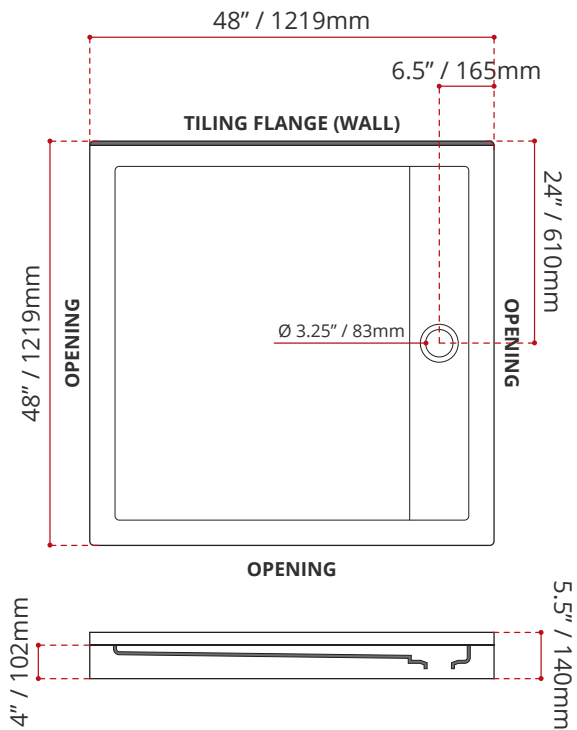

- Triple Threshold / Opening
- **Off-set Drain location**
- **Matte White Finish**
- Default white linear drain cover included
- Made in Canada
- Hygienic material
- **Made from Shila Stone cast resin**
- Stain, scratch and crack resistance
- Complies with CSA & IAPMO standards

### CUSTOMIZE YOUR SHOWER BASE

ALL UPCHARGE OPTIONS ARE MADE TO ORDER - NO REFUND - NO RETURN -

AVAILABLE CUSTOMIZATION OPTIONS	MODEL No.
TEXTURED BOTTOM	<b>C4</b>
DOUBLE TILING FLANGE	<b>C5</b>
TEXTURED BOTTOM + DOUBLE TILING FLANGE	<b>C45</b>

### SHIPPING INFORMATION:

- Length: 50" / 1270mm
- Net Weight: 35 kg / 77lbs
- Width: 50" / 1270mm
- Gross Weight: 40 kg / 88lbs
- Height: 8" / 203mm

**STTLD4848L4**  
(LEFT HAND DRAIN LOCATION)

**STTLD4848R4**  
(RIGHT HAND DRAIN LOCATION)

DISCLAIMER: Measurements may vary ± 1/4" (Diagram Not to scale)