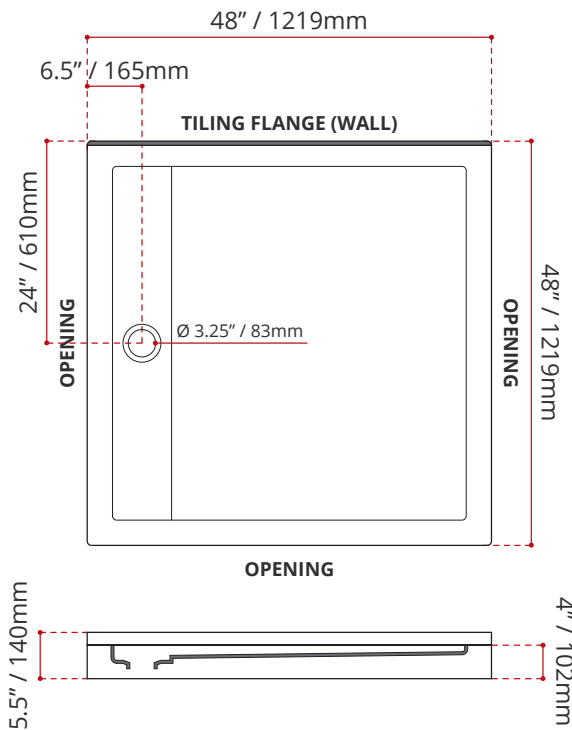

- Triple Threshold / Opening
- **Off-set Drain location**
- **Matte White Finish**
- Default white linear drain cover included
- Made in Canada
- Hygienic material
- **Made from Shila Stone cast resin**
- Stain, scratch and crack resistance
- Complies with CSA & IAPMO standards

### SHIPPING INFORMATION:

- Length: 50" / 1270mm
- Net Weight: 35 kg / 77lbs
- Width: 50" / 1270mm
- Gross Weight: 40 kg / 88lbs
- Height: 8" / 203mm

**STTLD4848L4**  
(LEFT HAND DRAIN LOCATION)

**STTLD4848R4**  
(RIGHT HAND DRAIN LOCATION)

DISCLAIMER: Measurements may vary ± 1/4" (Diagram Not to scale)