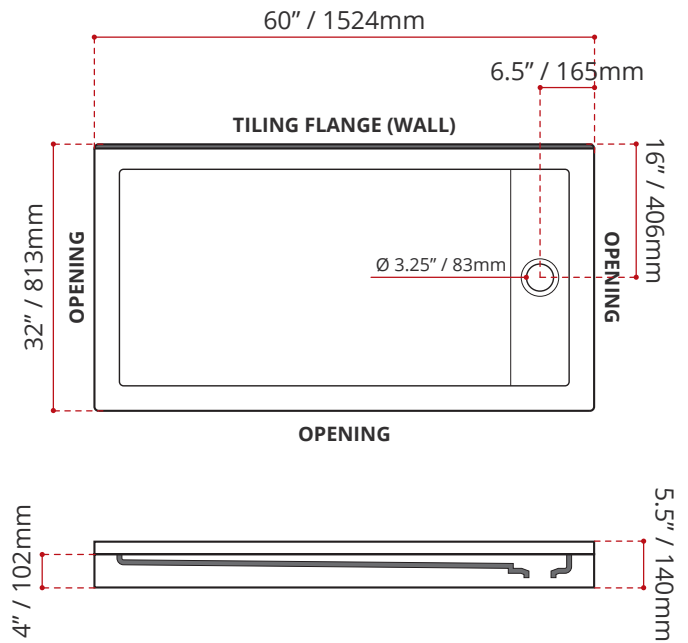

- Triple Threshold / Opening
- **Off-set Drain location**
- **Matte White Finish**
- Default white linear drain cover included
- Made in Canada
- Hygienic material
- **Made from Shila Stone cast resin**
- Stain, scratch and crack resistance
- Complies with CSA & IAPMO standards

ENVIRO SEAL

CUSTOMIZE YOUR SHOWER BASE

ALL UPCHARGE OPTIONS ARE MADE TO ORDER - NO REFUND - NO RETURN -

AVAILABLE CUSTOMIZATION OPTIONS	MODEL No.
TEXTURED BOTTOM	C4
DOUBLE TILING FLANGE	C5
TEXTURED BOTTOM + DOUBLE TILING FLANGE	C45

SHIPPING INFORMATION:

- Length: 62" / 1575mm
- Net Weight: 24 kg / 53lbs
- Width: 34" / 864mm
- Gross Weight: 27 kg / 59.5lbs
- Height: 8" / 203mm

STTLD6032L4
(LEFT HAND DRAIN LOCATION)

STTLD6032R4
(RIGHT HAND DRAIN LOCATION)

DISCLAIMER: Measurements may vary ± 1/4" (Diagram Not to scale)