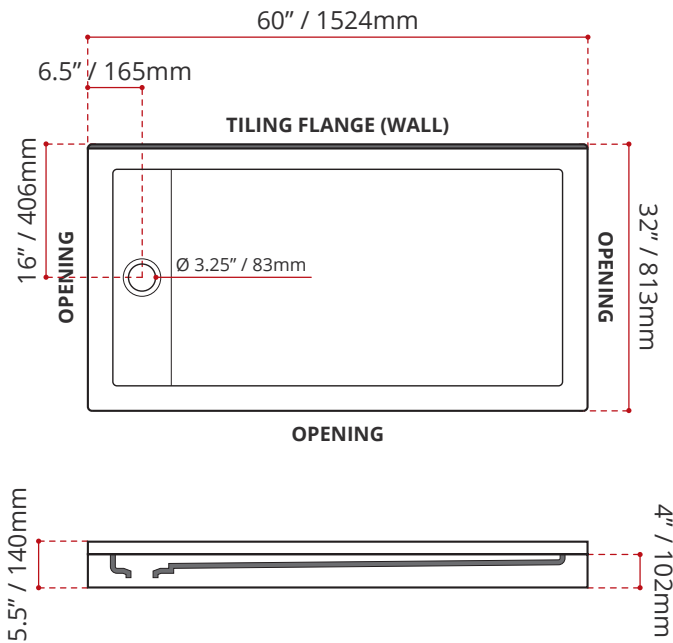

- Triple Threshold / Opening
- **Off-set Drain location**
- **Matte White Finish**
- Default white linear drain cover included
- Made in Canada
- Hygienic material
- **Made from Shila Stone cast resin**
- Stain, scratch and crack resistance
- Complies with CSA & IAPMO standards

ENVIRO SEAL

CUSTOMIZE YOUR SHOWER BASE

ALL UPCHARGE OPTIONS ARE MADE TO ORDER - NO REFUND - NO RETURN -

AVAILABLE CUSTOMIZATION OPTIONS	MODEL No.
TEXTURED BOTTOM	C4
DOUBLE TILING FLANGE	C5
TEXTURED BOTTOM + DOUBLE TILING FLANGE	C45

SHIPPING INFORMATION:

- Length: 62" / 1575mm
- Net Weight: 24 kg / 53lbs
- Width: 34" / 864mm
- Gross Weight: 27 kg / 59.5lbs
- Height: 8" / 203mm

STTLD6032L4
(LEFT HAND DRAIN LOCATION)

STTLD6032R4
(RIGHT HAND DRAIN LOCATION)

DISCLAIMER: Measurements may vary ± 1/4" (Diagram Not to scale)