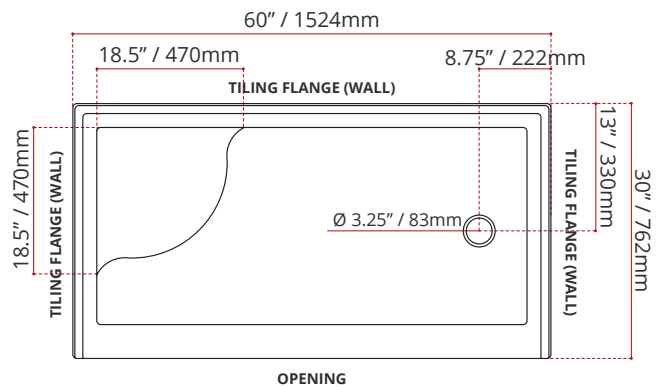

SHIPPING INFORMATION:

- Length: 62" / 1575mm
- Net Weight: 37.5 kg / 83 lbs.
- Width: 34" / 864mm
- Gross Weight: 40 kg / 88.2 lbs.
- Height: 26" / 660mm

SWSOD6030L4

(LEFT HAND DRAIN LOCATION - RIGHT HAND SEAT)
DRAIN WILL ALWAYS BE OPPOSITE SIDE FROM SEAT

SWSOD6030R4

(RIGHT HAND DRAIN LOCATION - LEFT HAND SEAT)
DRAIN WILL ALWAYS BE OPPOSITE SIDE FROM SEAT

DISCLAIMER: Measurements may vary ±1/4" (Diagram Not to scale)