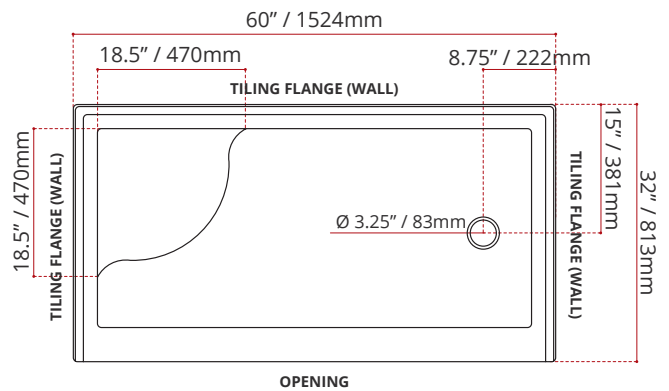

SHIPPING INFORMATION:

- Length: 62" / 1575mm
- Net Weight: 37.5 kg / 83 lbs.
- Width: 34" / 864mm
- Gross Weight: 40 kg / 88.2 lbs.
- Height: 26" / 660mm

SWSOD6032L4

(LEFT HAND DRAIN LOCATION - RIGHT HAND SEAT)
DRAIN WILL ALWAYS BE OPPOSITE SIDE FROM SEAT

SWSOD6032R4

(RIGHT HAND DRAIN LOCATION - LEFT HAND SEAT)
DRAIN WILL ALWAYS BE OPPOSITE SIDE FROM SEAT

DISCLAIMER: Measurements may vary +/- 1/4" (Diagram Not to scale)