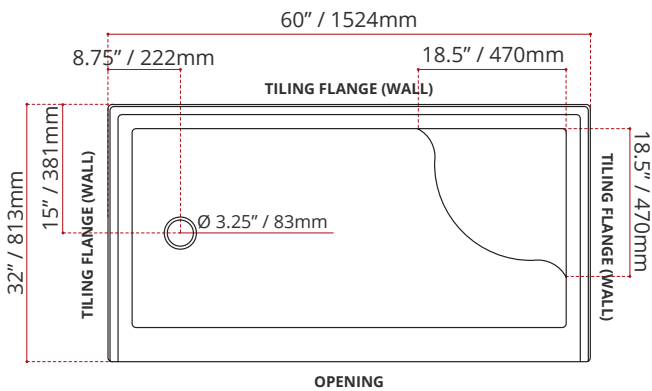

- Single Threshold / Opening
- **Offset Drain location**
- **Matte White Finish**
- **Integral seat**
- Made in Canada
- Hygienic material
- **Made from Shila Stone cast resin**
- Stain, scratch and crack resistance
- Complies with CSA & IAPMO standards

SHIPPING INFORMATION:

- Length: 62" / 1575mm
- Net Weight: 37.5 kg / 83 lbs.
- Width: 34" / 864mm
- Gross Weight: 40 kg / 88.2 lbs.
- Height: 26" / 660mm

SWSOD6032L4

(LEFT HAND DRAIN LOCATION - RIGHT HAND SEAT)
DRAIN WILL ALWAYS BE OPPOSITE SIDE FROM SEAT

SWSOD6032R4

(RIGHT HAND DRAIN LOCATION - LEFT HAND SEAT)
DRAIN WILL ALWAYS BE OPPOSITE SIDE FROM SEAT

DISCLAIMER: Measurements may vary +/- 1/4" (Diagram Not to scale)