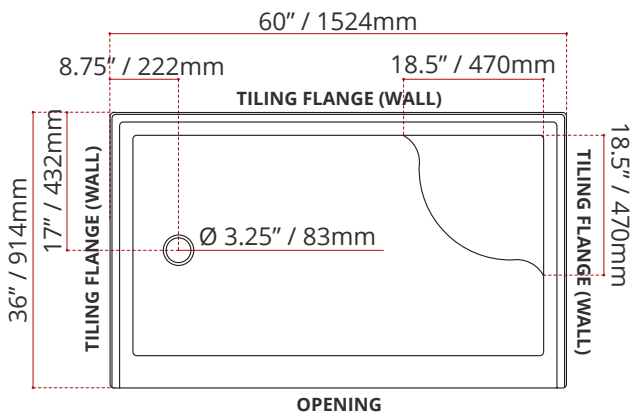

- Single Threshold / Opening
- **Offset Drain location**
- **Matte White Finish**
- **Integral seat**
- Made in Canada
- Hygienic material
- **Made from Shila Stone cast resin**
- Stain, scratch and crack resistance
- Complies with CSA & IAPMO standards

SHIPPING INFORMATION:

- Length: 62" / 1575mm
- Net Weight: 37.5 kg / 83 lbs.
- Width: 38" / 965mm
- Gross Weight: 40 kg / 88.2 lbs.
- Height: 26" / 660mm

SWSOD6036L4

(LEFT HAND DRAIN LOCATION - RIGHT HAND SEAT)
DRAIN WILL ALWAYS BE OPPOSITE SIDE FROM SEAT

SWSOD6036R4

(RIGHT HAND DRAIN LOCATION - LEFT HAND SEAT)
DRAIN WILL ALWAYS BE OPPOSITE SIDE FROM SEAT

DISCLAIMER: Measurements may vary ±1/4" (Diagram Not to scale)