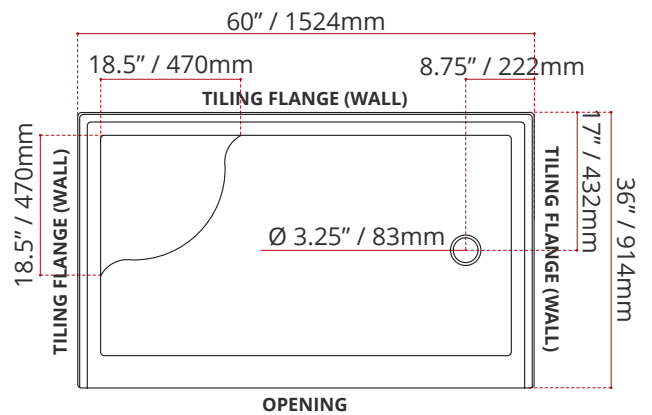

SHIPPING INFORMATION:

- Length: 62" / 1575mm
- Net Weight: 37.5 kg / 83 lbs.
- Width: 38" / 965mm
- Gross Weight: 40 kg / 88.2 lbs.
- Height: 26" / 660mm

SWSOD6036L4

(LEFT HAND DRAIN LOCATION - RIGHT HAND SEAT)
DRAIN WILL ALWAYS BE OPPOSITE SIDE FROM SEAT

SWSOD6036R4

(RIGHT HAND DRAIN LOCATION - LEFT HAND SEAT)
DRAIN WILL ALWAYS BE OPPOSITE SIDE FROM SEAT

DISCLAIMER: Measurements may vary ±1/4" (Diagram Not to scale)