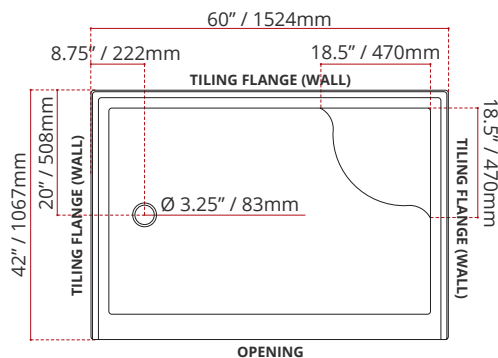

SWSOD6042L1

(LEFT HAND DRAIN LOCATION - RIGHT HAND SEAT)
DRAIN WILL ALWAYS BE OPPOSITE SIDE FROM SEAT