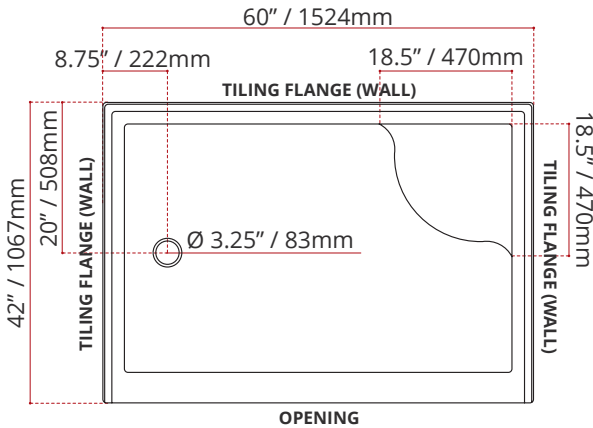

- Single Threshold / Opening
- **Offset Drain location**
- **Matte White Finish**
- **Integral seat**
- Made in Canada
- Hygienic material
- **Made from Shila Stone cast resin**
- Stain, scratch and crack resistance
- Complies with CSA & IAPMO standards

SHIPPING INFORMATION:

- Length: 62" / 1575mm
- Net Weight: 37.5 kg / 83 lbs.
- Width: 48" / 1219mm
- Gross Weight: 40 kg / 88.2 lbs.
- Height: 26" / 660mm

SWSOD6042L4

(LEFT HAND DRAIN LOCATION - RIGHT HAND SEAT)
DRAIN WILL ALWAYS BE OPPOSITE SIDE FROM SEAT

SWSOD6042R4

(RIGHT HAND DRAIN LOCATION - LEFT HAND SEAT)
DRAIN WILL ALWAYS BE OPPOSITE SIDE FROM SEAT

DISCLAIMER: Measurements may vary ±1/4" (Diagram Not to scale)