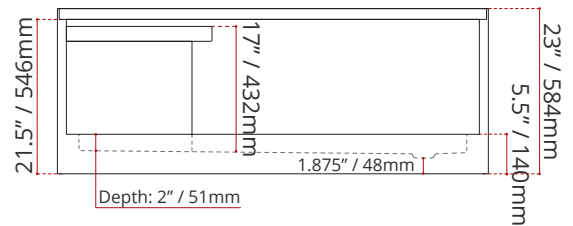

SHIPPING INFORMATION:

- Length: 62" / 1575mm
- Net Weight: 37.5 kg / 83 lbs.
- Width: 48" / 1219mm
- Gross Weight: 40 kg / 88.2 lbs.
- Height: 26" / 660mm

SWSOD6042L4

(LEFT HAND DRAIN LOCATION - RIGHT HAND SEAT)
DRAIN WILL ALWAYS BE OPPOSITE SIDE FROM SEAT

SWSOD6042R4

(RIGHT HAND DRAIN LOCATION - LEFT HAND SEAT)
DRAIN WILL ALWAYS BE OPPOSITE SIDE FROM SEAT

DISCLAIMER: Measurements may vary ±1/4" (Diagram Not to scale)