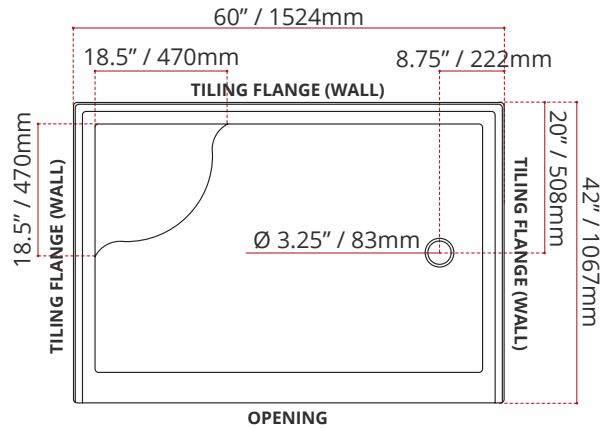

SHIPPING INFORMATION:

- Length: 62" / 1575mm
- Net Weight: 37.5 kg / 83 lbs.
- Width: 48" / 1219mm
- Gross Weight: 40 kg / 88.2 lbs.
- Height: 26" / 660mm

SWSOD6042L4

(LEFT HAND DRAIN LOCATION - RIGHT HAND SEAT)
DRAIN WILL ALWAYS BE OPPOSITE SIDE FROM SEAT

SWSOD6042R4

(RIGHT HAND DRAIN LOCATION - LEFT HAND SEAT)
DRAIN WILL ALWAYS BE OPPOSITE SIDE FROM SEAT

DISCLAIMER: Measurements may vary ±1/4" (Diagram Not to scale)