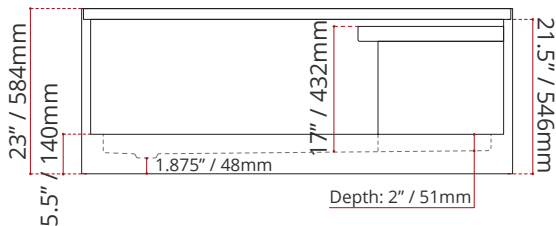

SHIPPING INFORMATION:

- Length: 62" / 1575mm
- Net Weight: 37.5 kg / 83 lbs.
- Width: 48" / 1219mm
- Gross Weight: 40 kg / 88.2 lbs.
- Height: 26" / 660mm

SWSOD6042L4

(LEFT HAND DRAIN LOCATION - RIGHT HAND SEAT)
DRAIN WILL ALWAYS BE OPPOSITE SIDE FROM SEAT

SWSOD6042R4

(RIGHT HAND DRAIN LOCATION - LEFT HAND SEAT)
DRAIN WILL ALWAYS BE OPPOSITE SIDE FROM SEAT

DISCLAIMER: Measurements may vary ±1/4" (Diagram Not to scale)