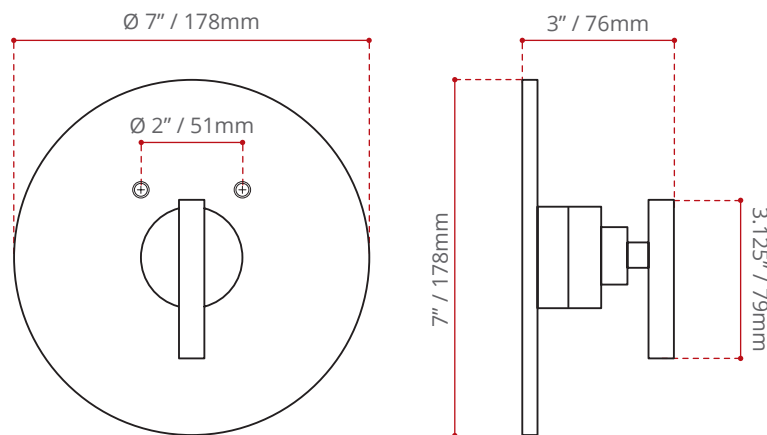

SHIPPING INFORMATION:

- **Length:** 8.47" / 215mm
- **Width:** 8.47" / 215mm
- **Height:** 3.15" / 80mm
- **Net Weight:** 1.5 kg / 3.3 lbs.
- **Gross Weight:** 2 kg / 4.4 lbs.

FINISH:

T802L.697.100
(Chrome)

T802L.697.200
(Brushed Nickel)

DISCLAIMER:
Measurements may vary $\pm \frac{1}{4}$ "
(Diagram Not to scale)