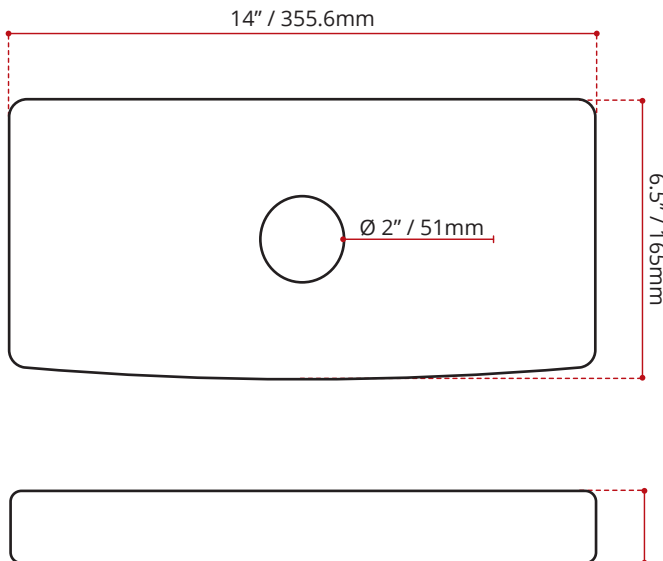

**DESCRIPTION**

**Toilet Tank Lid For:  
VA0076WHT Toilet**

**SHIPPING DIMENSIONS**

**Net Weight: 6.5lb/3kg  
Gross Weight: 6.5lb/3kg**

DISCLAIMER: Measurements may vary ± ¼" (Diagram Not to scale)