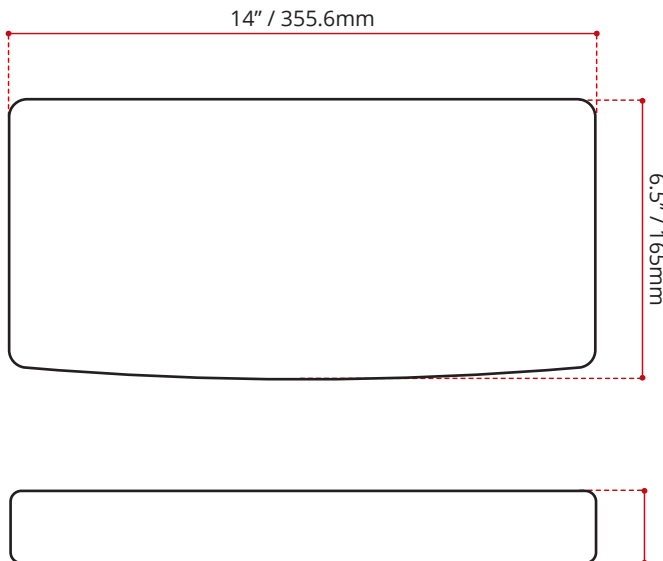

DESCRIPTION

**Toilet Tank Lid For:
VA0086WHT Toilet**

SHIPPING DIMENSIONS

**Net Weight: 6.5lb/3kg
Gross Weight: 6.5lb/3kg**

DISCLAIMER: Measurements may vary ± 1/4" (Diagram Not to scale)