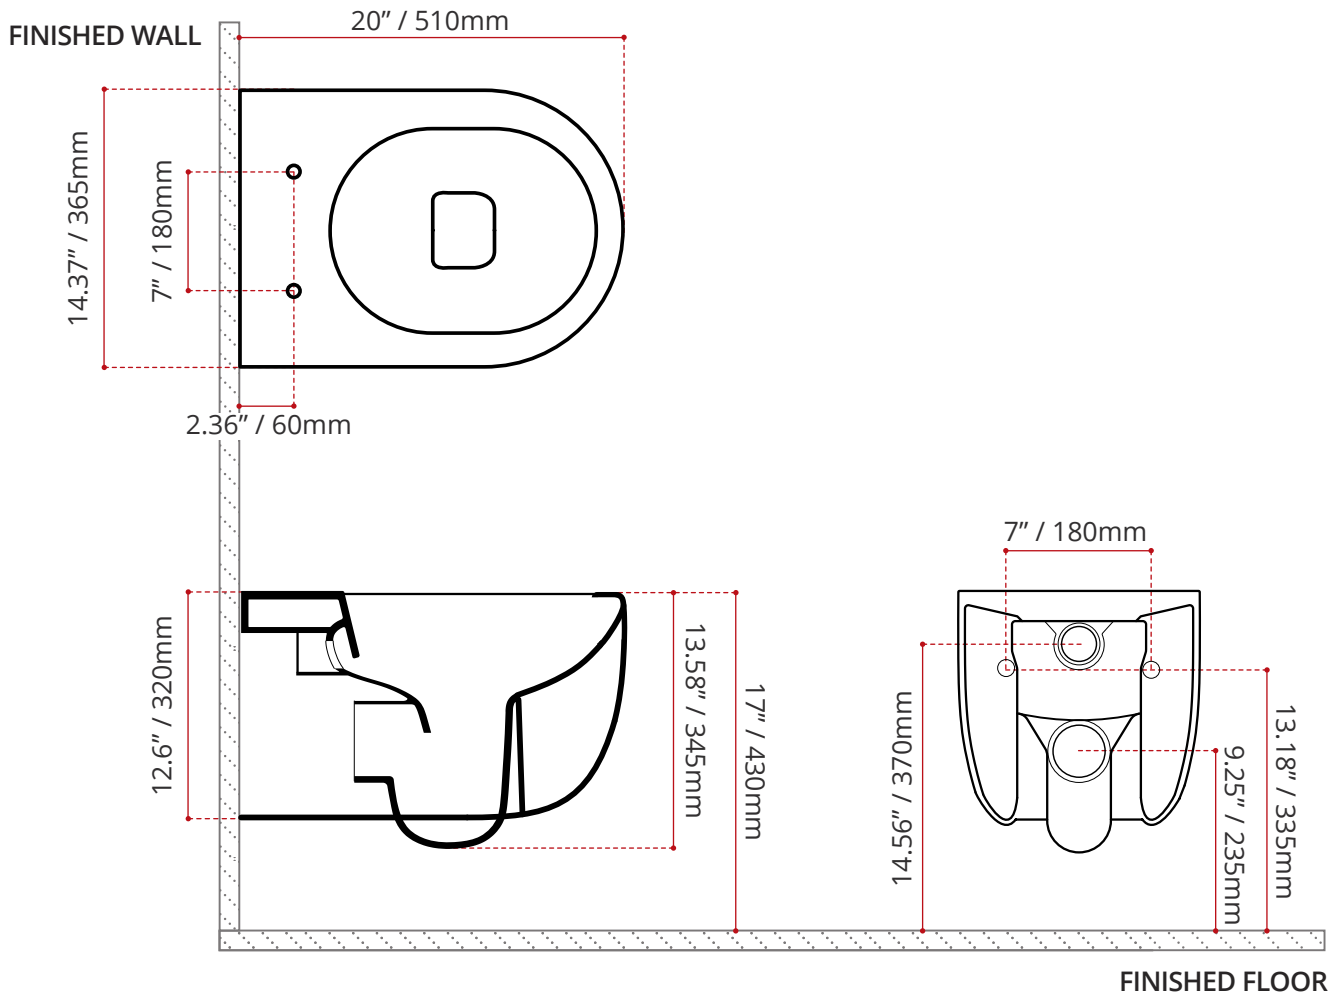

**COORDINATING TOILET SEAT**

**SCS-VA02010WHT**

**NOT INCLUDED. SOLD SEPARATELY**

**DISCLAIMER: Measurements may vary ± ¼" (Diagram Not to scale)**

*These dimensions and specifications are subject to change without notice*

**COORDINATING TOILET SEAT**

**SCS-VA02010MB**

**NOT INCLUDED. SOLD SEPARATELY**

**DISCLAIMER: Measurements may vary ± 1/4" (Diagram Not to scale)**  
These dimensions and specifications are subject to change without notice