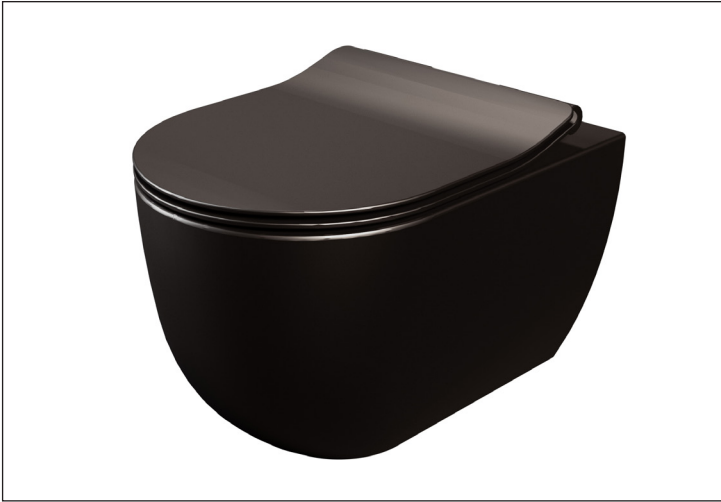

**DESCRIPTION:**

From refreshing familiar shapes with a silent yet effective design, GLOMP arises. Essential and harmonic lines that gain priceless attributes that conserve important technological details

**COORDINATING TOILET SEAT**

**SCS-VA02010WHT**

**NOT INCLUDED. SOLD SEPARATELY**

**DISCLAIMER: Measurements may vary ± ¼" (Diagram Not to scale)**

*These dimensions and specifications are subject to change without notice*