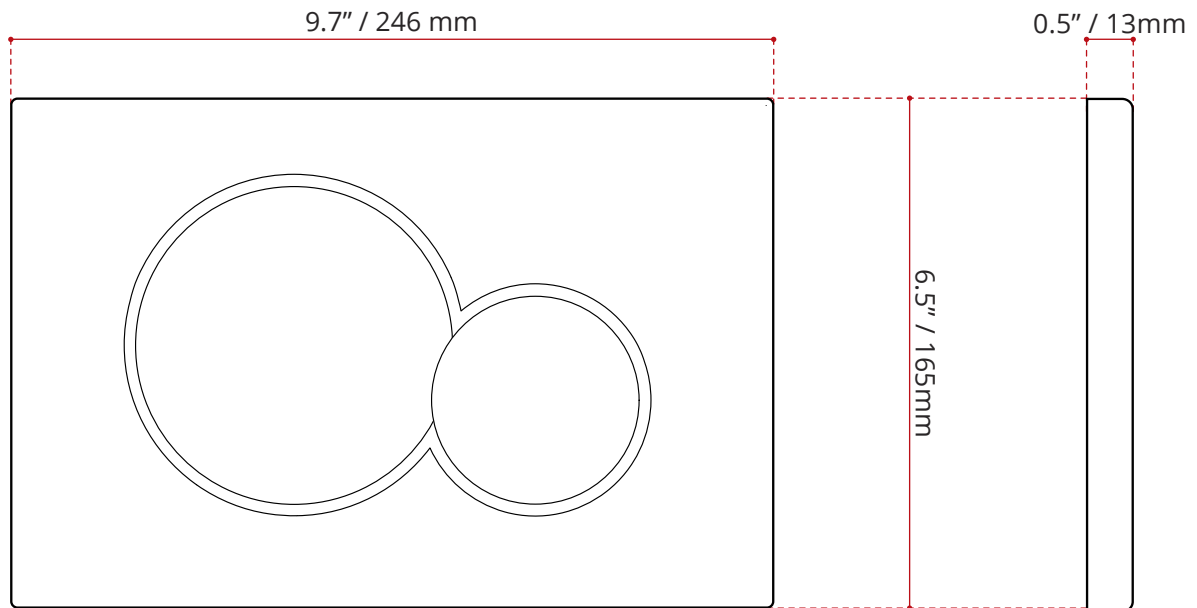

DESCRIPTION:

- White Finish
- High-quality molded plastic
- Dual-flush built in
- Includes mounting frame and hardware
- Easy to clean and maintain
- Designed to maintain appearance push after push

DISCLAIMER: Measurements may vary $\pm \frac{1}{4}$ " (Diagram Not to scale)
These dimensions and specifications are subject to change without notice