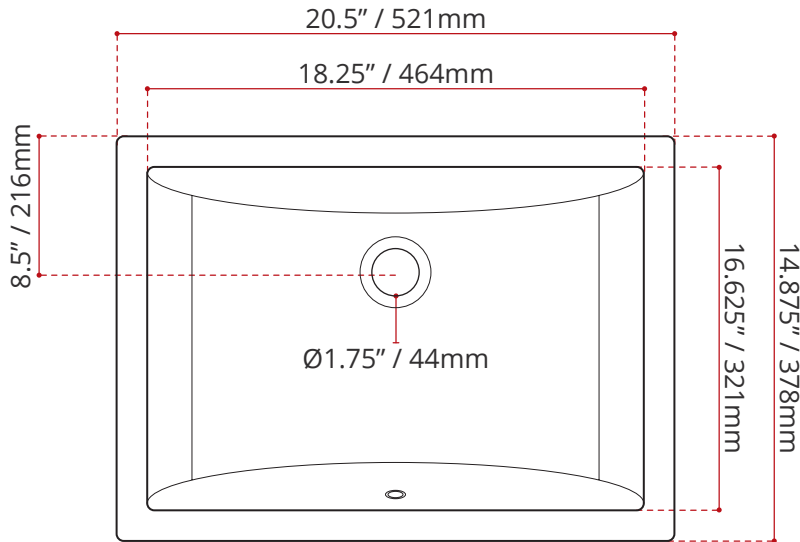

DESCRIPTION
<ul style="list-style-type: none"> <li>• Square undermount ceramic basin</li> <li>• Front overflow</li> <li>• White gloss finish</li> <li>• Cut-out template &amp; mounting clips included</li> <li>• Drain not included</li> <li>• Complies with CSA &amp; IAPMO standards</li> </ul>

SHIPPING INFORMATION
<ul style="list-style-type: none"> <li>• Length: 22" / 559mm</li> <li>• Net Weight: 11 kg / 24.2 lbs.</li> <li>• Width: 16.75" / 425mm</li> <li>• Gross Weight: 12 kg / 27 lbs.</li> <li>• Height: 10.75" / 273mm</li> </ul>

DISCLAIMER: Measurements may vary ± 1/4" (Diagram Not to scale)