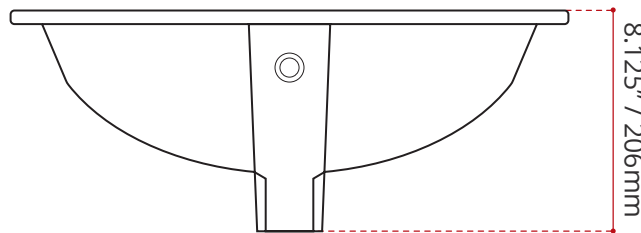

DESCRIPTION
<ul style="list-style-type: none"> <li>• Square undermount ceramic basin</li> <li>• Front overflow</li> <li>• White gloss finish</li> <li>• Cut-out template &amp; mounting clips included</li> <li>• Drain not included</li> <li>• Complies with CSA &amp; IAPMO standards</li> </ul>

SHIPPING INFORMATION
<ul style="list-style-type: none"> <li>• Length: 22" / 559mm</li> <li>• Net Weight: 11 kg / 24.2 lbs.</li> <li>• Width: 16.75" / 425mm</li> <li>• Gross Weight: 12 kg / 27 lbs.</li> <li>• Height: 10.75" / 273mm</li> </ul>

DISCLAIMER: Measurements may vary ± 1/4" (Diagram Not to scale)