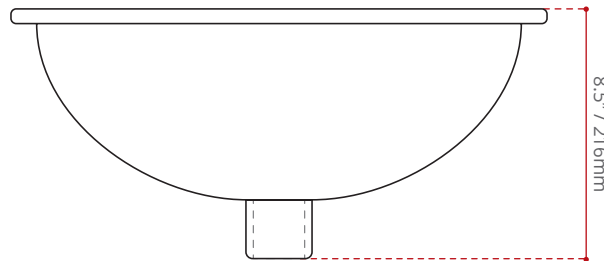

DESCRIPTION:

- White porcelain.
- Under counter
- Cut-out template.
- Front Overflow.
- Complies with CSA standards.

SHIPPING INFORMATION:

- **Length:** 20" / 508mm
- **Width:** 16.25" / 413mm
- **Height:** 10.75" / 273mm
- **Net Weight:** 7.5 kg / 17 lbs.
- **Gross Weight:** 9 kg / 20 lbs.

DISCLAIMER:
Measurements may vary $\pm \frac{1}{4}$ "
(Diagram Not to scale)