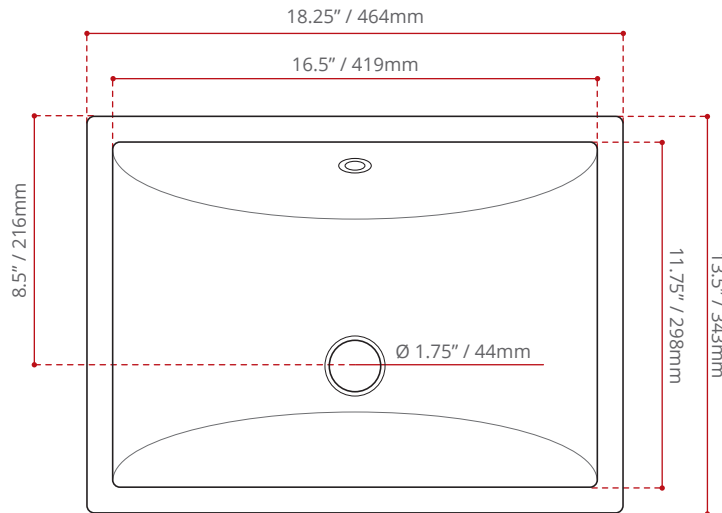

DESCRIPTION:

- White porcelain.
- Under counter
- Cut-out template.
- Front Overflow.
- Complies with CSA standards.

SHIPPING INFORMATION:

- **Length:** 20" / 508mm
- **Width:** 16.25" / 413mm
- **Height:** 10.75" / 273mm
- **Net Weight:** 7.5 kg / 17 lbs.
- **Gross Weight:** 9 kg / 20 lbs.

DISCLAIMER:
Measurements may vary $\pm \frac{1}{4}$ "
(Diagram Not to scale)