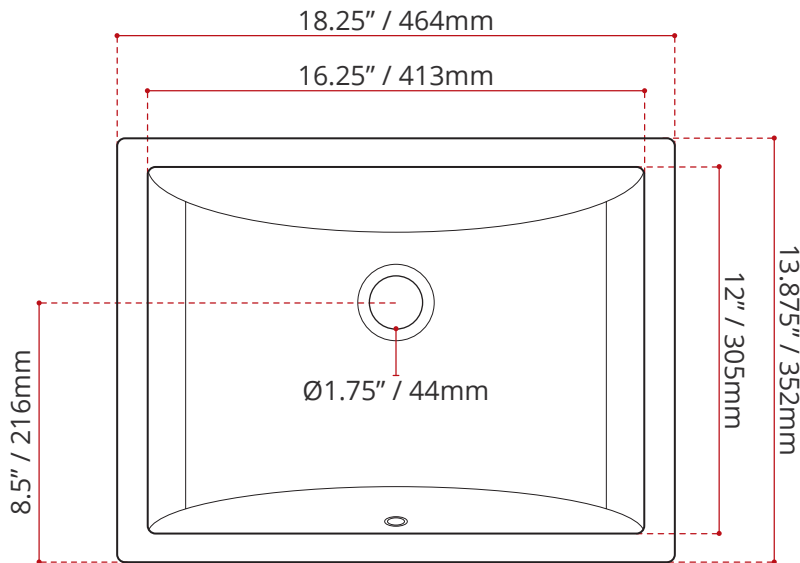

Product images are for illustration purposes only. Actual product(s) may vary.

**DESCRIPTION**

- Square undermount ceramic basin
- Front overflow
- White gloss finish
- Cut-out template & mounting clips included
- Drain not included
- Complies with CSA & IAPMO standards

**SHIPPING INFORMATION**

- Length: 20" / 508mm
- Net Weight: 7.5 kg / 17 lbs.
- Width: 16.25" / 413mm
- Gross Weight: 9 kg / 20 lbs.
- Height: 10.75" / 273mm

**DISCLAIMER:** Measurements may vary ± 1/4" (Diagram Not to scale)