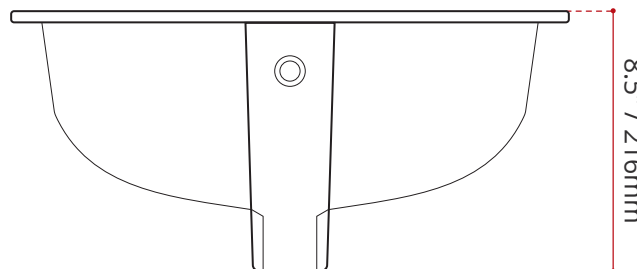

Product images are for illustration purposes only. Actual product(s) may vary.

**DESCRIPTION**

- Square undermount ceramic basin
- Front overflow
- White gloss finish
- Cut-out template & mounting clips included
- Drain not included
- Complies with CSA & IAPMO standards

**SHIPPING INFORMATION**

- Length: 20" / 508mm
- Net Weight: 7.5 kg / 17 lbs.
- Width: 16.25" / 413mm
- Gross Weight: 9 kg / 20 lbs.
- Height: 10.75" / 273mm

**DISCLAIMER:** Measurements may vary ± 1/4" (Diagram Not to scale)