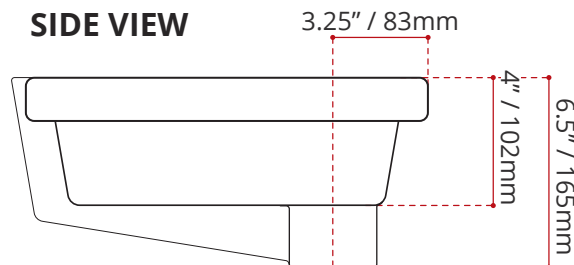

## DESCRIPTION

- White porcelain
- Undermount installation
- Comes with mounting hardware
- With overflow
- Single-hole faucet drilling
- Drain not included
- Complies with CSA & IAPMO standards

## SHIPPING INFORMATION

- Length: 20.5" / 521mm
- Net Weight: 4 kg / 8.8 lbs.
- Width: 11" / 279mm
- Gross Weight: 7 kg / 15.4 lbs.
- Height: 6" / 152mm

## SIDE VIEW

DISCLAIMER: Measurements may vary  $\pm$  1/4" (Diagram Not to scale)