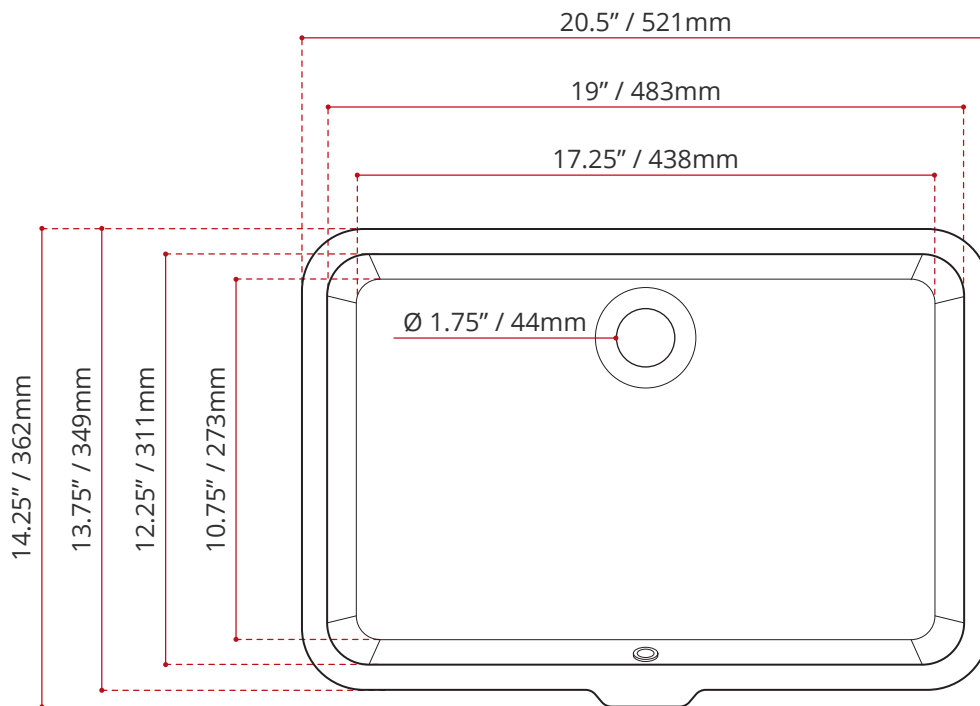

## DESCRIPTION

- White porcelain
- Undermount installation
- Comes with mounting hardware
- With overflow
- Single-hole faucet drilling
- Drain not included
- Complies with CSA & IAPMO standards

## SHIPPING INFORMATION

- Length: 20.5" / 521mm
- Net Weight: 4 kg / 8.8 lbs.
- Width: 11" / 279mm
- Gross Weight: 7 kg / 15.4 lbs.
- Height: 6" / 152mm

## TOP VIEW

## SIDE VIEW

DISCLAIMER: Measurements may vary  $\pm$  1/4" (Diagram Not to scale)