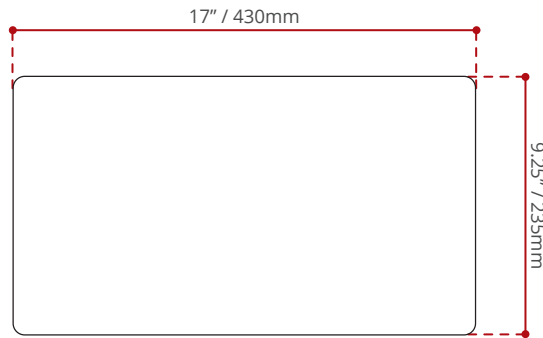

DESCRIPTION:

- Shila Stone cast resin.
- White Colour.

SHIPPING DIMENSIONS

19 x 12 x 19" / 483 x 305 x 483mm

NET WEIGHT

8 kg / 17.6 lbs

GROSS WEIGHT

9 kg / 20 lbs

Measurements may vary ± 5mm
- Diagram NOT to scale -