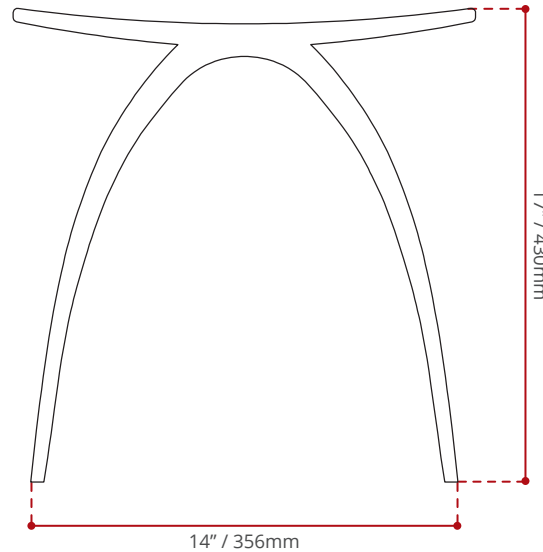

DESCRIPTION:

- Shila Stone cast resin.
- White Colour.

SHIPPING DIMENSIONS

19 x 12 x 19" / 483 x 305 x 483mm

NET WEIGHT

8 kg / 17.6 lbs

GROSS WEIGHT

9 kg / 20 lbs

Measurements may vary ± 5mm
- Diagram NOT to scale -