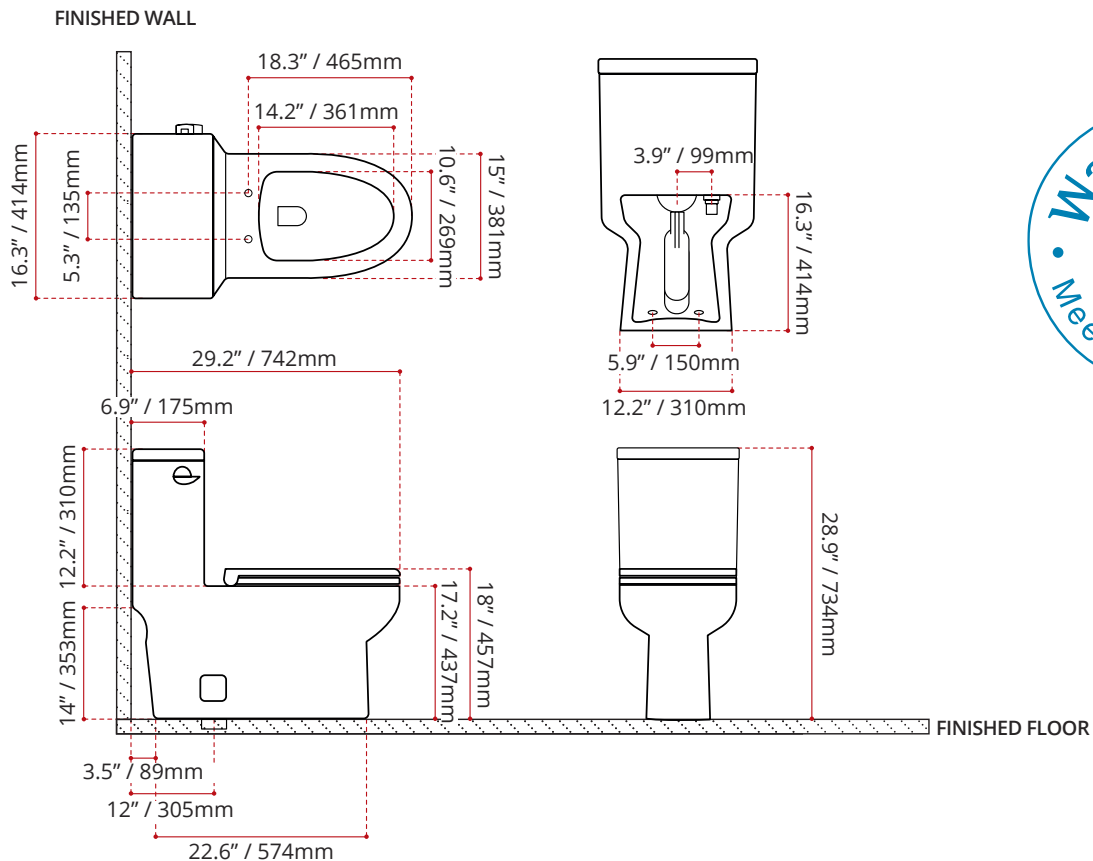

DESCRIPTION:

- One piece; Siphonic flush
- Big flush: 1.28 GPF / 4.8 LPF
- Eco-friendly low consumption
- 12" Rough-in.
- Soft closing toilet seat included
- Fully glazed S-trap to prevent clogging
- Chrome plated Single side-mount flush actuator

BOWL HEIGHT	LITRES PER FLUSH	MaP RATING
17.2" / 437mm	4.8 LPF	1000g

SHIPPING INFORMATION:

- Length: 30.51" / 775 mm
- Width: 17.71" / 450mm
- Height: 29.72" / 755mm
- Net Weight: 45 kg / 99 lbs
- Gross Weight: 56 kg / 123 lbs

DISCLAIMER: Measurements may vary ± 1/4" (Diagram Not to scale)

These dimensions and specifications are subject to change without notice