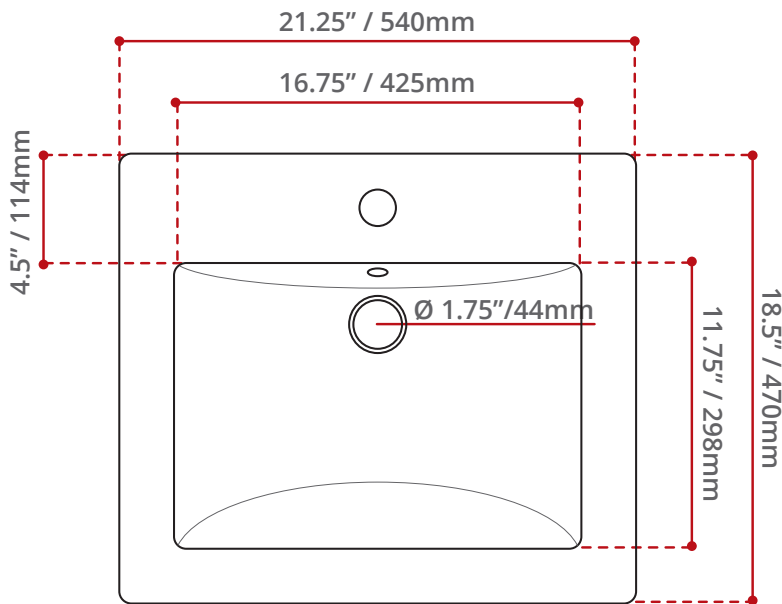

**DESCRIPTION:**

- White porcelain.
- Drop-in lavatory.
- Single hole faucet drilling.
- With overflow.
- Drain not included.
- Complies with CSA standards.

**SHIPPING DIMENSIONS**

24 x 21 x 9" / 610 x 533 x 229mm

**NET WEIGHT**

14 kg / 31 lbs

**GROSS WEIGHT**

15 kg / 33 lbs

Measurements may vary ±5mm  
- Diagram NOT to scale -