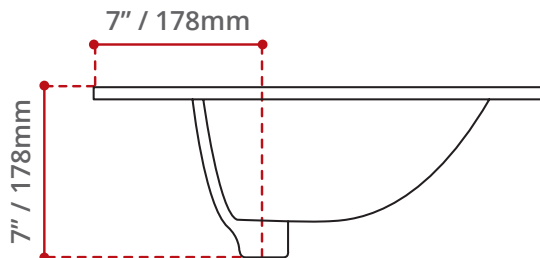

**DESCRIPTION:**

- White porcelain.
- Drop-in lavatory.
- Single hole faucet drilling.
- With overflow.
- Drain not included.
- Complies with CSA standards.

**SHIPPING DIMENSIONS**

24 x 21 x 9" / 610 x 533 x 229mm

**NET WEIGHT**

14 kg / 31 lbs

**GROSS WEIGHT**

15 kg / 33 lbs

Measurements may vary ±5mm  
- Diagram NOT to scale -