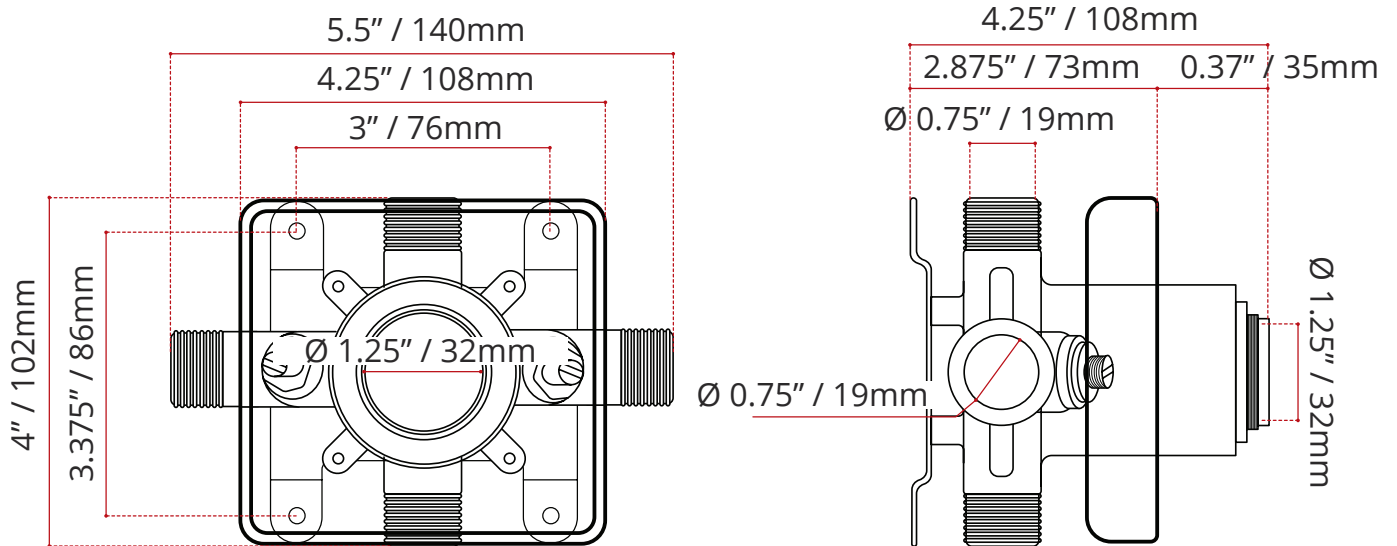

CONFIGURATION

The VARHSK01 comes with the following products:

- **128.730.100**
15" Square Brass Shower arm
- **9204.750.110**
10" Square Rain shower head
- **000.697.000**
Universal Rough-in
- **T751.697.100**
Square Trim Kit
- **184.403.100**
Square Bath Spout with Diverter

128.730.100 15" SQUARE SHOWER ARM
<ul style="list-style-type: none">• Square plate• Brass body• Chrome finish• 1/2" NPT Male inlet• G 1/2" Male thread

DISCLAIMER: Measurements may vary $\pm \frac{1}{4}$ " (Diagram Not to scale)

9204.750.110
10" SQUARE RAIN SHOWER HEAD

- Polished stainless steel body.
- Chrome finish.
- Easy-clean anti-lime.
- 1/2" NPT female inlet.
- 0.12" thick low profile minimalist design.
- Complies with CSA standards.

DISCLAIMER: Measurements may vary $\pm \frac{1}{4}$ " (Diagram Not to scale)

000.697.000
UNIVERSAL ROUGH-IN

- Solid brass construction
- Back-to-Back installation capabilities
- Square plasterguard allows for right angle cuts
- Thin wall mounting
- Test cap included
- Complies with CSA standards