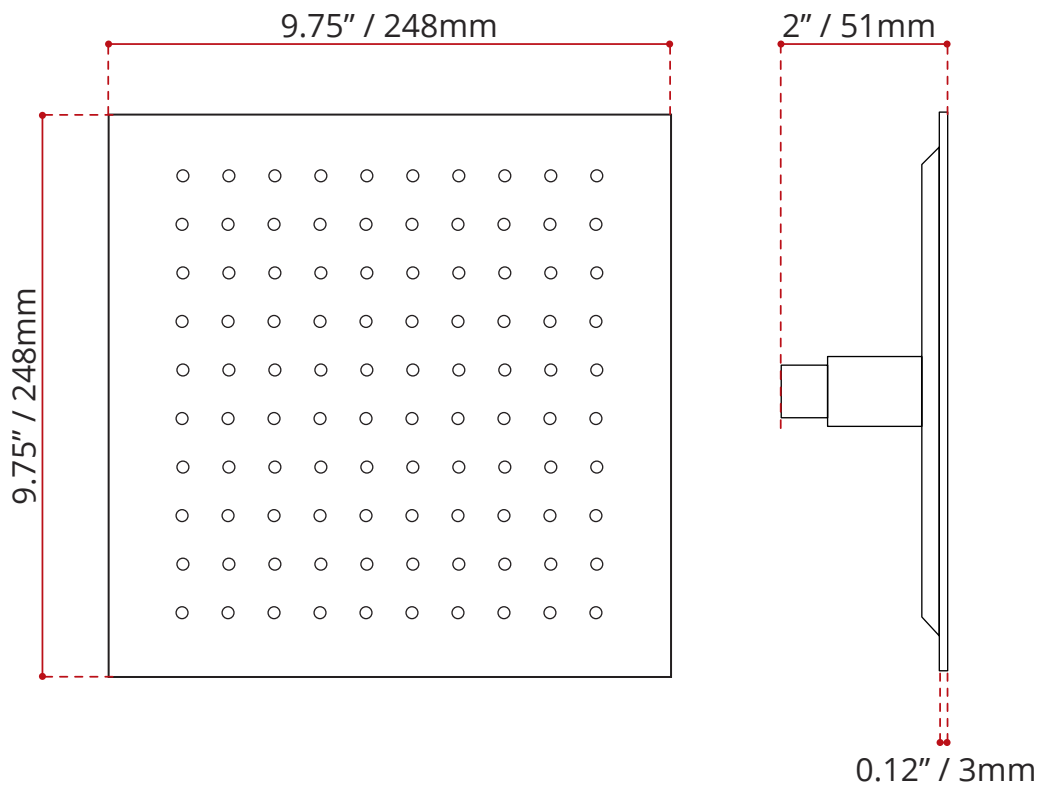

CONFIGURATION

The VARHSK01 comes with the following products:

- **128.730.100**
15" Square Brass Shower arm
- **9204.750.110**
10" Square Rain shower head
- **000.697.000**
Universal Rough-in
- **T751.697.100**
Square Trim Kit
- **184.403.100**
Square Bath Spout with Diverter

128.730.100 15" SQUARE SHOWER ARM
<ul style="list-style-type: none">• Square plate• Brass body• Chrome finish• 1/2" NPT Male inlet• G 1/2" Male thread

DISCLAIMER: Measurements may vary $\pm \frac{1}{4}$ " (Diagram Not to scale)

9204.750.110
10" SQUARE RAIN SHOWER HEAD

- Polished stainless steel body.
- Chrome finish.
- Easy-clean anti-lime.
- 1/2" NPT female inlet.
- 0.12" thick low profile minimalist design.
- Complies with CSA standards.

DISCLAIMER: Measurements may vary $\pm \frac{1}{4}$ " (Diagram Not to scale)

000.697.000
UNIVERSAL ROUGH-IN

- Solid brass construction
- Back-to-Back installation capabilities
- Square plasterguard allows for right angle cuts
- Thin wall mounting
- Test cap included
- Complies with CSA standards