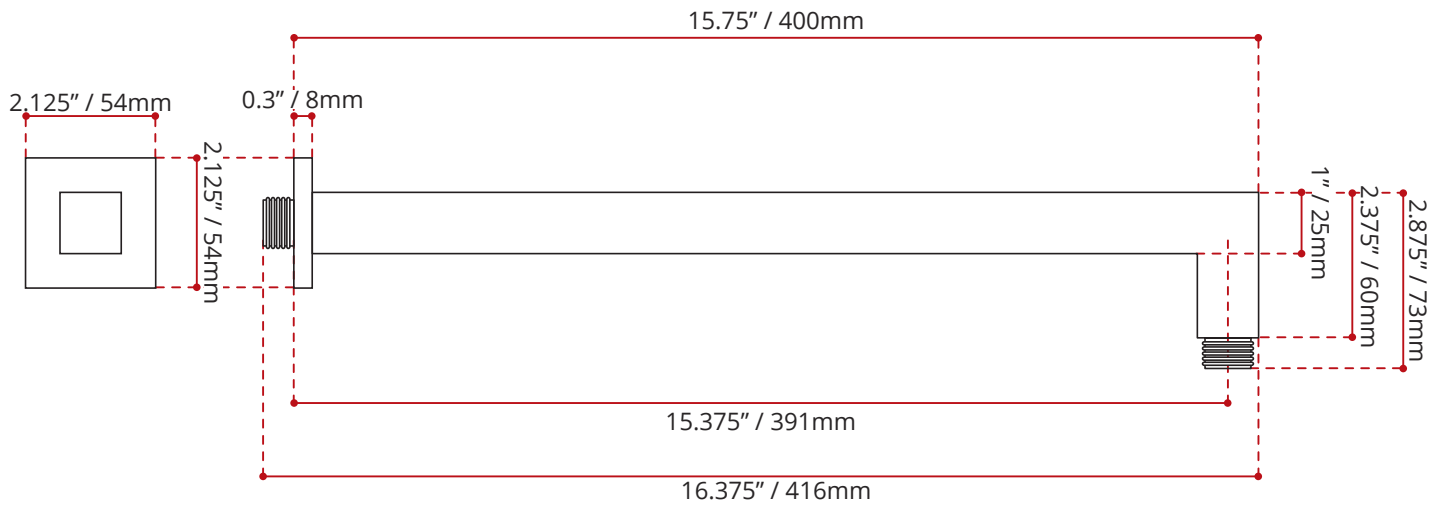

CONFIGURATION

The VARHSK01 comes with the following products:

- **128.730.100**
15" Square Brass Shower arm
- **9204.750.110**
10" Square Rain shower head
- **000.697.000**
Universal Rough-in
- **T751.697.100**
Square Trim Kit
- **184.403.100**
Square Bath Spout with Diverter

128.730.100 15" SQUARE SHOWER ARM
<ul style="list-style-type: none">• Square plate• Brass body• Chrome finish• 1/2" NPT Male inlet• G 1/2" Male thread

DISCLAIMER: Measurements may vary $\pm \frac{1}{4}$ " (Diagram Not to scale)

9204.750.110
10" SQUARE RAIN SHOWER HEAD

- Polished stainless steel body.
- Chrome finish.
- Easy-clean anti-lime.
- 1/2" NPT female inlet.
- 0.12" thick low profile minimalist design.
- Complies with CSA standards.

DISCLAIMER: Measurements may vary $\pm \frac{1}{4}$ " (Diagram Not to scale)

000.697.000
UNIVERSAL ROUGH-IN

- Solid brass construction
- Back-to-Back installation capabilities
- Square plasterguard allows for right angle cuts
- Thin wall mounting
- Test cap included
- Complies with CSA standards