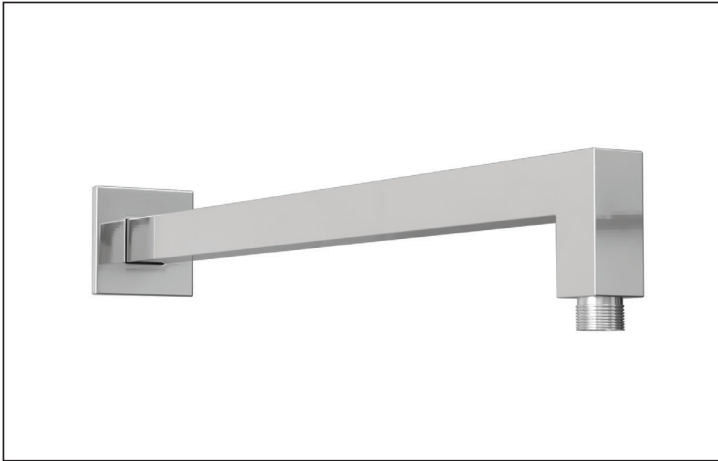

CONFIGURATION

The VARHSK01 comes with the following products:

- **128.730.100**
15" Square Brass Shower arm
- **9204.750.110**
10" Square Rain shower head
- **000.697.000**
Universal Rough-in
- **T751.697.100**
Square Trim Kit
- **184.403.100**
Square Bath Spout with Diverter

128.730.100 15" SQUARE SHOWER ARM
<ul style="list-style-type: none">• Square plate• Brass body• Chrome finish• 1/2" NPT Male inlet• G 1/2" Male thread

DISCLAIMER: Measurements may vary $\pm \frac{1}{4}$ " (Diagram Not to scale)

9204.750.110
10" SQUARE RAIN SHOWER HEAD

- Polished stainless steel body.
- Chrome finish.
- Easy-clean anti-lime.
- 1/2" NPT female inlet.
- 0.12" thick low profile minimalist design.
- Complies with CSA standards.

DISCLAIMER: Measurements may vary $\pm \frac{1}{4}$ " (Diagram Not to scale)

000.697.000
UNIVERSAL ROUGH-IN

- Solid brass construction
- Back-to-Back installation capabilities
- Square plasterguard allows for right angle cuts
- Thin wall mounting
- Test cap included
- Complies with CSA standards