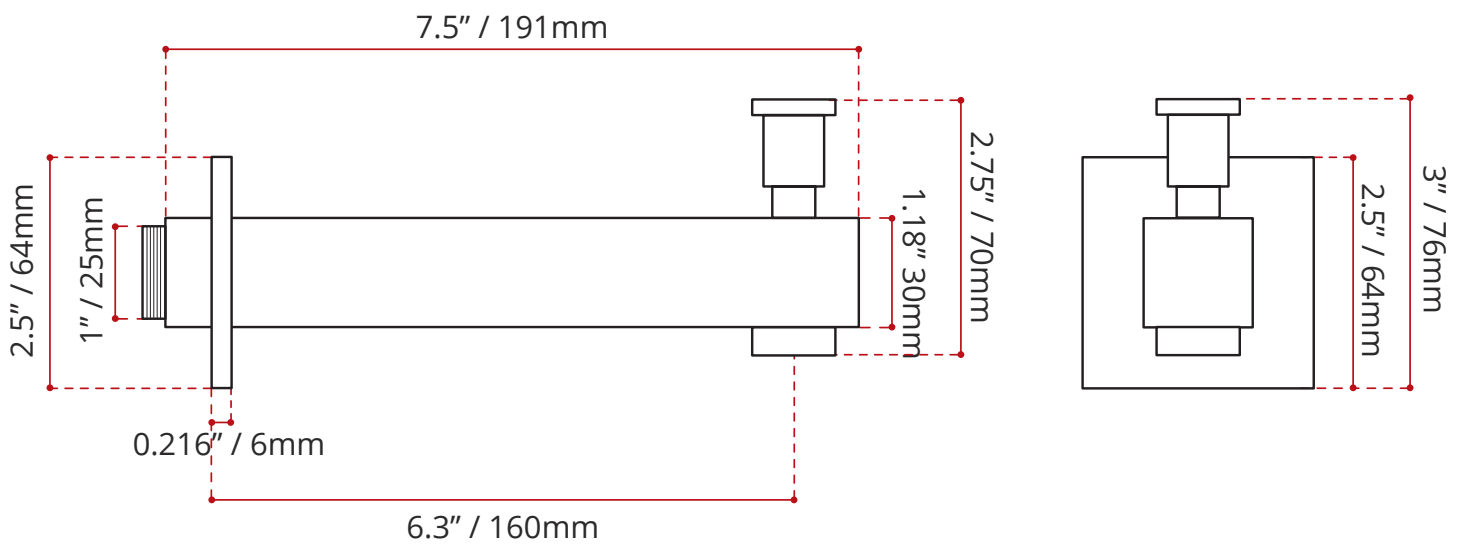

CONFIGURATION

The VARHSK01 comes with the following products:

- **128.730.100**
15" Square Brass Shower arm
- **9204.750.110**
10" Square Rain shower head
- **000.697.000**
Universal Rough-in
- **T751.697.100**
Square Trim Kit
- **184.403.100**
Square Bath Spout with Diverter

9204.750.110
10" SQUARE RAIN SHOWER HEAD

- Polished stainless steel body.
- Chrome finish.
- Easy-clean anti-lime.
- 1/2" NPT female inlet.
- 0.12" thick low profile minimalist design.
- Complies with CSA standards.

DISCLAIMER: Measurements may vary ± 1/4" (Diagram Not to scale)

T751.697.100
SQUARE TRIM KIT

- Single Handle Square trim kit
- For use with 000.697.000 Universal rough-in
- High quality, drip-free ceramic cartridge
- Corrosion & discolouration resistant
- Complies with CSA & IAPMO standards

DISCLAIMER: Measurements may vary $\pm \frac{1}{4}$ " (Diagram Not to scale)

184.403.100
BATHTUB SPOUT WITH DIVERTER

- Square spout
- Female thread
- Sweat copper pipe connection
- Chrome finish

DISCLAIMER: Measurements may vary $\pm \frac{1}{4}$ " (Diagram Not to scale)