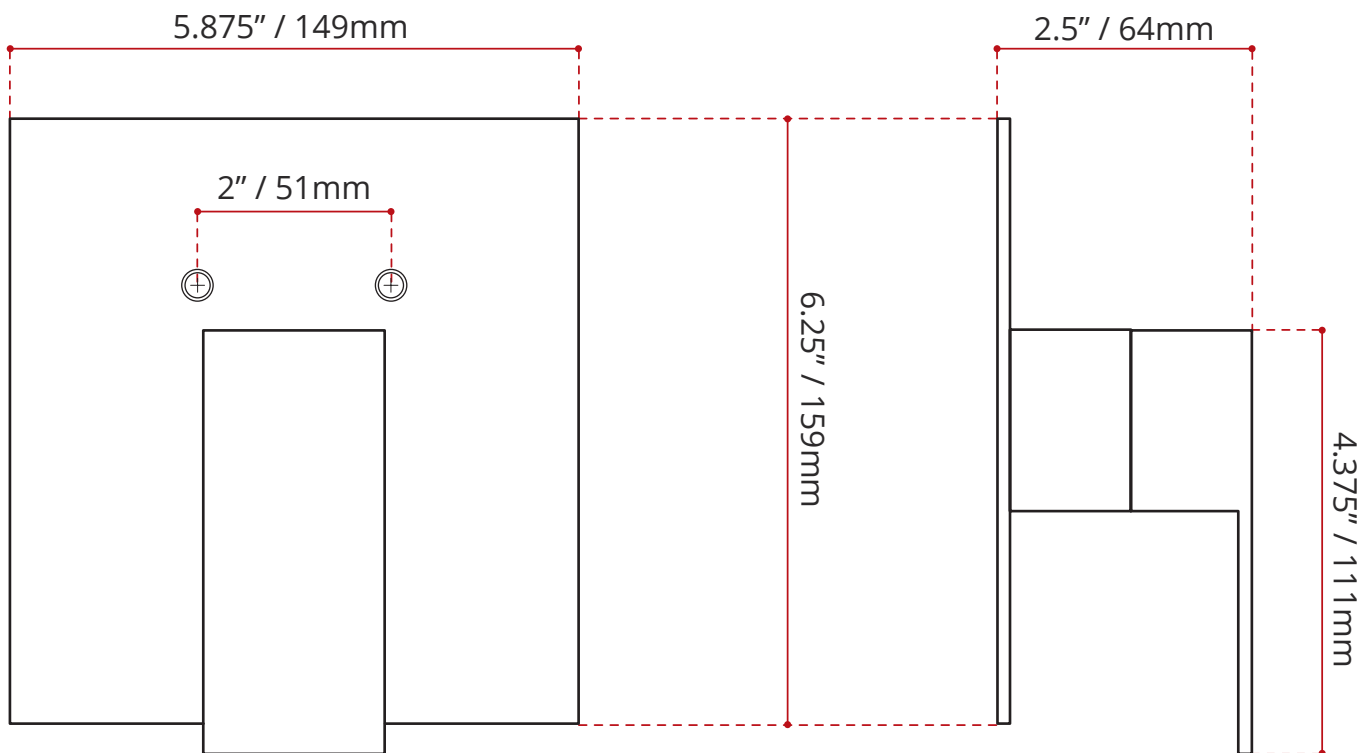

128.730.100 15" SQUARE SHOWER ARM
<ul style="list-style-type: none">• Square plate• Brass body• Chrome finish• 1/2" NPT Male inlet• G 1/2" Male thread

DISCLAIMER: Measurements may vary $\pm \frac{1}{4}$ " (Diagram Not to scale)

9204.750.110
10" SQUARE RAIN SHOWER HEAD

- Polished stainless steel body.
- Chrome finish.
- Easy-clean anti-lime.
- 1/2" NPT female inlet.
- 0.12" thick low profile minimalist design.
- Complies with CSA standards.

DISCLAIMER: Measurements may vary $\pm \frac{1}{4}$ " (Diagram Not to scale)

000.697.000
UNIVERSAL ROUGH-IN

- Solid brass construction
- Back-to-Back installation capabilities
- Square plasterguard allows for right angle cuts
- Thin wall mounting
- Test cap included
- Complies with CSA standards

DISCLAIMER: Measurements may vary $\pm \frac{1}{4}$ " (Diagram Not to scale)

184.403.100
BATHTUB SPOUT WITH DIVERTER

- Square spout
- Female thread
- Sweat copper pipe connection
- Chrome finish

DISCLAIMER: Measurements may vary $\pm \frac{1}{4}$ " (Diagram Not to scale)