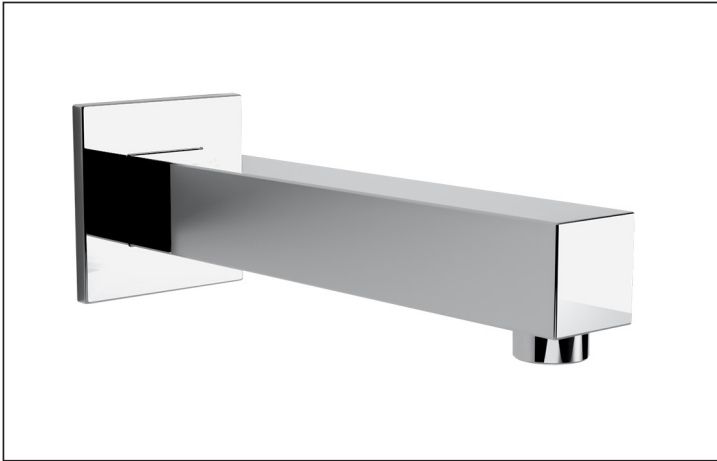

184.403.100
BATHTUB SPOUT WITH DIVERTER

- Square spout
- Female thread
- Sweat copper pipe connection
- Chrome finish