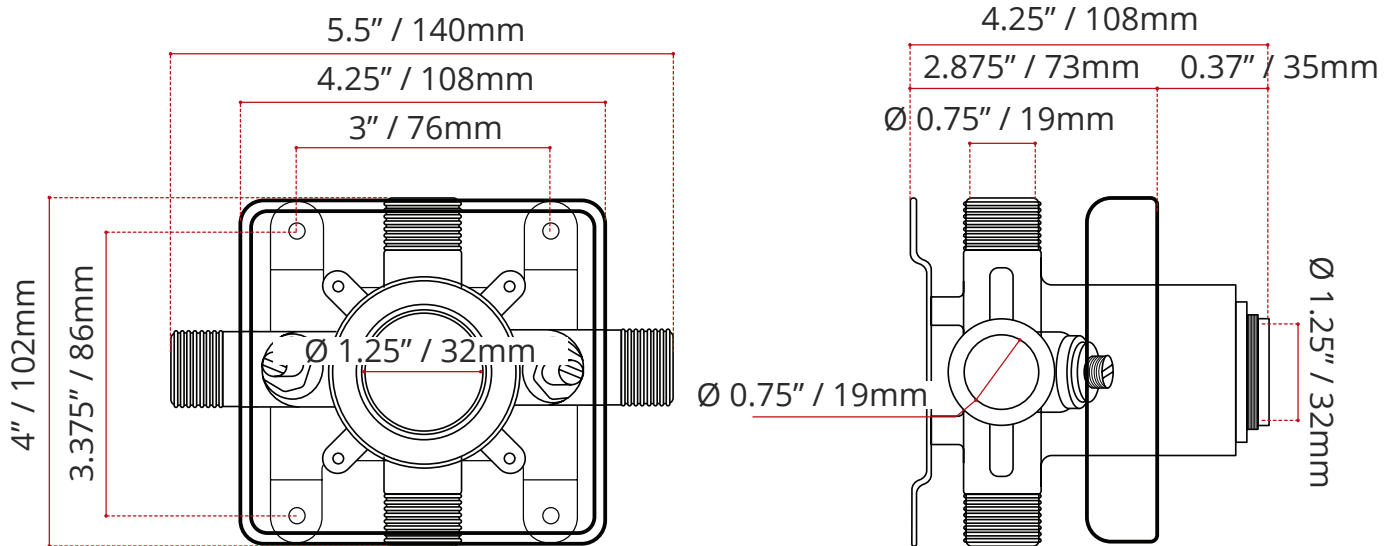

CONFIGURATION

The VARHSK01 comes with the following products:

- **802.015.100-1**
Round Hand Shower with Volume control kit
- **000.697.000**
Universal Rough-in
- **T802.697.100**
Round Trim Kit
- **802.432.100**
Round Bath Spout with Diverter

802.015.100-1
ROUND HAND SHOWER

- Round shower holder with round escutcheon
- Round shower hand
- Removable round plate
- Brass body with chrome finish
- 59" flexible reinforced stainless steel supply hose
- Corrosion & discolouration resistant
- Complies with CSA & IAPMO standards

DISCLAIMER: Measurements may vary $\pm \frac{1}{4}"$ (Diagram Not to scale)

000.697.000
UNIVERSAL ROUGH-IN

- Solid brass construction
- Back-to-Back installation capabilities
- Square plasterguard allows for right angle cuts
- Thin wall mounting
- Test cap included
- Complies with CSA standards

DISCLAIMER: Measurements may vary $\pm \frac{1}{8}$ " (Diagram Not to scale)

802.432.100
BATHTUB SPOUT WITH DIVERTER

- Round spout
- Round flange
- Brass body
- Female thread
- Sweat copper pipe connection