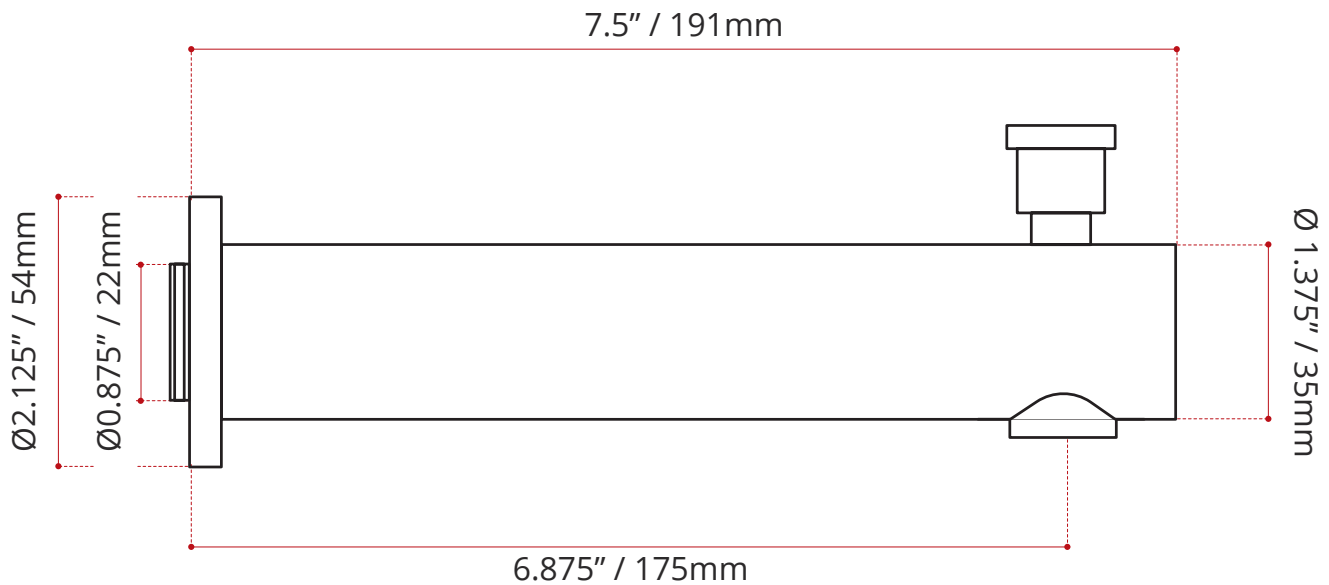

DISCLAIMER: Measurements may vary $\pm \frac{1}{4}"$ (Diagram Not to scale)

000.697.000
UNIVERSAL ROUGH-IN

- Solid brass construction
- Back-to-Back installation capabilities
- Square plasterguard allows for right angle cuts
- Thin wall mounting
- Test cap included
- Complies with CSA standards

DISCLAIMER: Measurements may vary $\pm \frac{1}{4}$ " (Diagram Not to scale)

T802.697.100
ROUND TRIM KIT

- Single Handle Round trim kit
- For use with 000.697.000 Universal rough-in
- High quality, drip-free ceramic cartridge
- Corrosion & discolouration resistant
- Complies with CSA & IAPMO standards

DISCLAIMER: Measurements may vary $\pm \frac{1}{8}$ " (Diagram Not to scale)

802.432.100
BATHTUB SPOUT WITH DIVERTER

- Round spout
- Round flange
- Brass body
- Female thread
- Sweat copper pipe connection

DISCLAIMER: Measurements may vary $\pm \frac{1}{4}$ " (Diagram Not to scale)