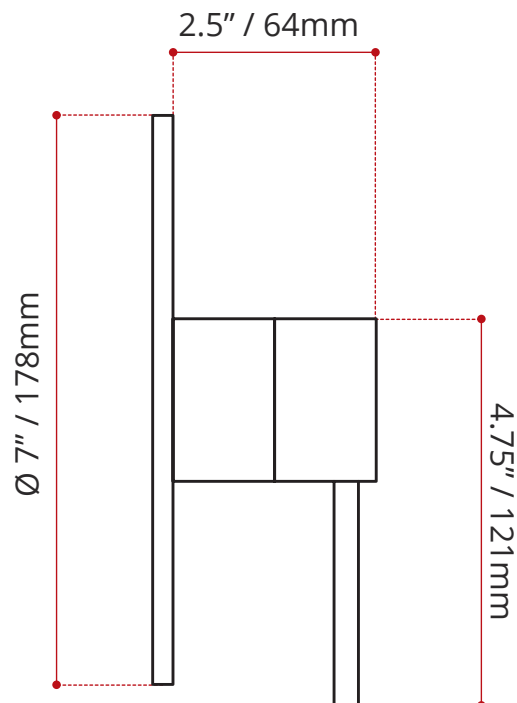

DISCLAIMER: Measurements may vary $\pm \frac{1}{4}"$ (Diagram Not to scale)

000.697.000
UNIVERSAL ROUGH-IN

- Solid brass construction
- Back-to-Back installation capabilities
- Square plasterguard allows for right angle cuts
- Thin wall mounting
- Test cap included
- Complies with CSA standards

DISCLAIMER: Measurements may vary $\pm \frac{1}{8}$ " (Diagram Not to scale)

802.432.100
BATHTUB SPOUT WITH DIVERTER

- Round spout
- Round flange
- Brass body
- Female thread
- Sweat copper pipe connection

DISCLAIMER: Measurements may vary $\pm \frac{1}{4}$ " (Diagram Not to scale)