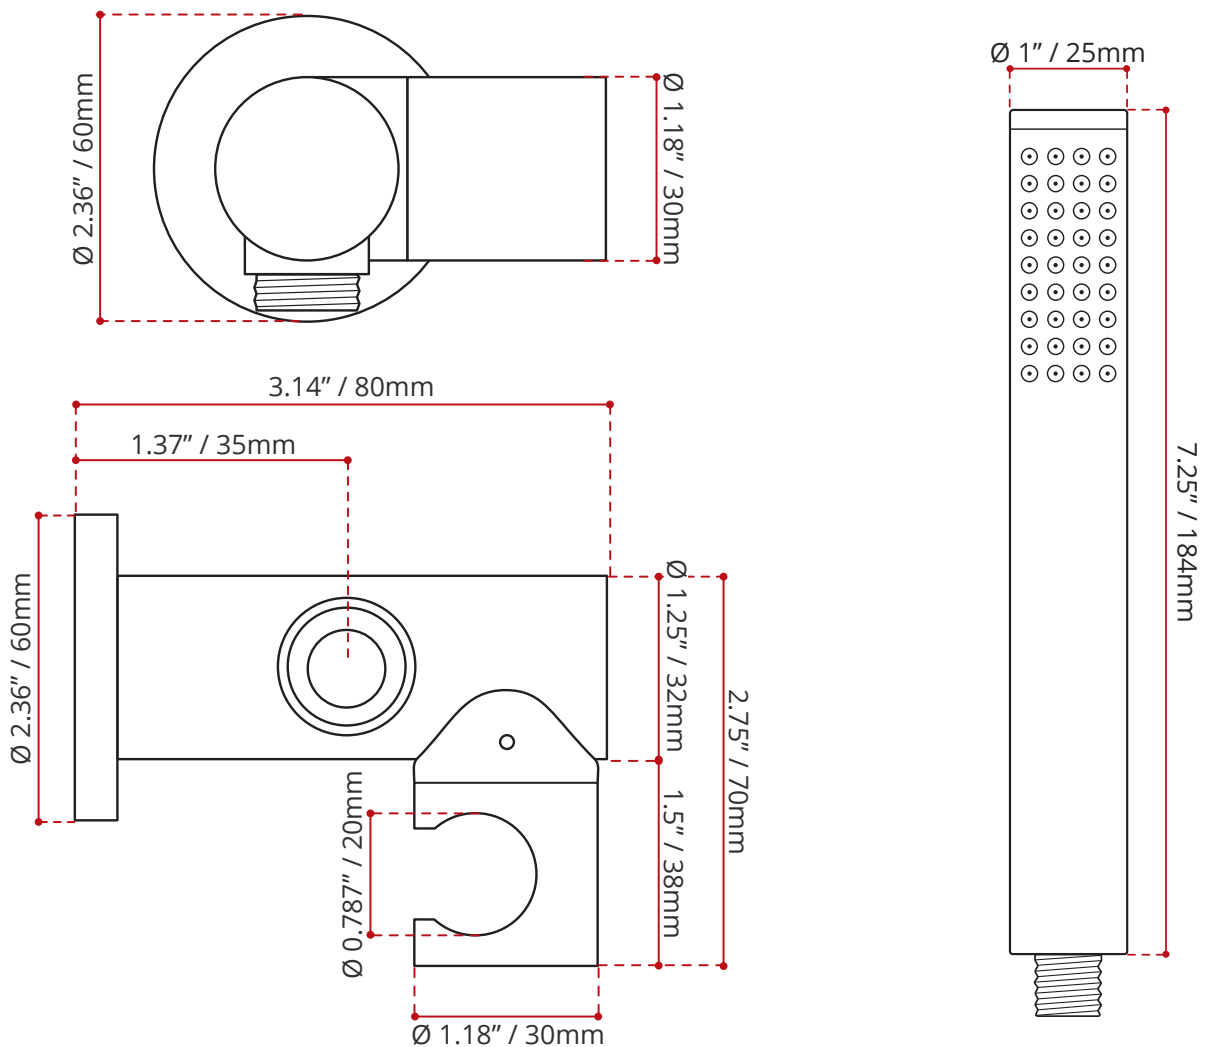

CONFIGURATION

The VARHSK01 comes with the following products:

- **802.015.100-1**
Round Hand Shower with Volume control kit
- **000.697.000**
Universal Rough-in
- **T802.697.100**
Round Trim Kit
- **802.432.100**
Round Bath Spout with Diverter

802.015.100-1
ROUND HAND SHOWER

- Round shower holder with round escutcheon
- Round shower hand
- Removable round plate
- Brass body with chrome finish
- 59" flexible reinforced stainless steel supply hose
- Corrosion & discolouration resistant
- Complies with CSA & IAPMO standards

DISCLAIMER: Measurements may vary $\pm \frac{1}{4}"$ (Diagram Not to scale)

000.697.000
UNIVERSAL ROUGH-IN

- Solid brass construction
- Back-to-Back installation capabilities
- Square plasterguard allows for right angle cuts
- Thin wall mounting
- Test cap included
- Complies with CSA standards

DISCLAIMER: Measurements may vary $\pm \frac{1}{8}$ " (Diagram Not to scale)

802.432.100
BATHTUB SPOUT WITH DIVERTER

- Round spout
- Round flange
- Brass body
- Female thread
- Sweat copper pipe connection