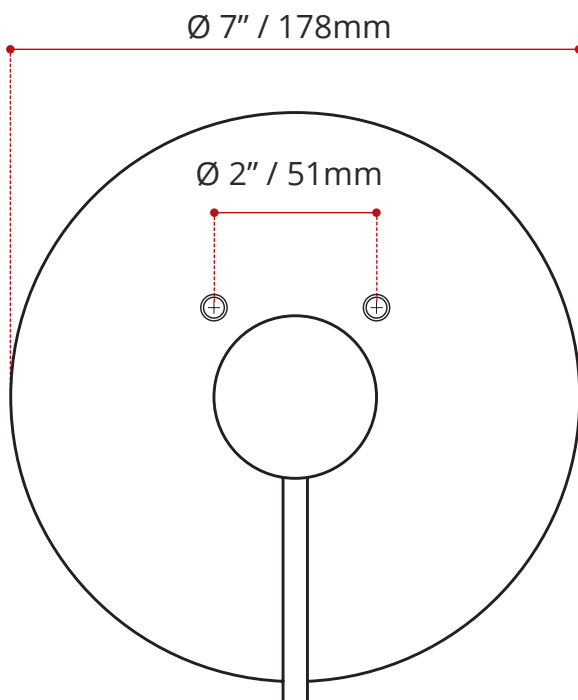

DISCLAIMER: Measurements may vary $\pm \frac{1}{4}"$ (Diagram Not to scale)

000.697.000
UNIVERSAL ROUGH-IN

- Solid brass construction
- Back-to-Back installation capabilities
- Square plasterguard allows for right angle cuts
- Thin wall mounting
- Test cap included
- Complies with CSA standards

DISCLAIMER: Measurements may vary $\pm \frac{1}{8}$ " (Diagram Not to scale)

802.432.100
BATHTUB SPOUT WITH DIVERTER

- Round spout
- Round flange
- Brass body
- Female thread
- Sweat copper pipe connection

DISCLAIMER: Measurements may vary $\pm \frac{1}{4}$ " (Diagram Not to scale)