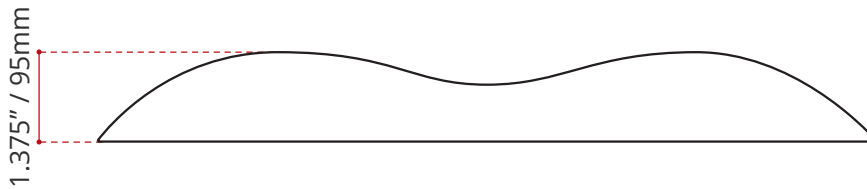

DESCRIPTION
<ul style="list-style-type: none"> • Bathtub Gel pillow • Black finish

SHIPPING INFORMATION
<ul style="list-style-type: none"> • Length: 13" / 330mm • Width: 5" / 127mm • Height: 2.5" / 64mm • Net Weight: 1 kg / 2.2 lbs. • Gross Weight: 2 kg / 4.4 lbs.

DISCLAIMER: Measurements may vary \pm 1/4" (Diagram Not to scale)