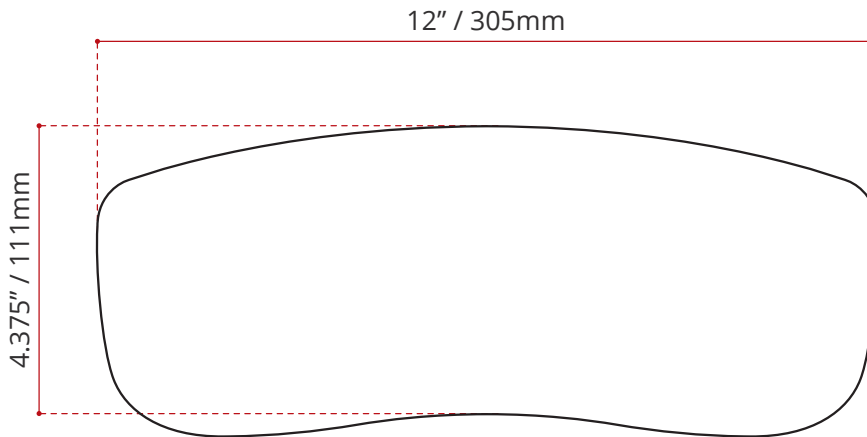

DESCRIPTION
<ul style="list-style-type: none"> • Bathtub Gel pillow • Black finish

SHIPPING INFORMATION
<ul style="list-style-type: none"> • Length: 13" / 330mm • Width: 5" / 127mm • Height: 2.5" / 64mm • Net Weight: 1 kg / 2.2 lbs. • Gross Weight: 2 kg / 4.4 lbs.

DISCLAIMER: Measurements may vary \pm 1/4" (Diagram Not to scale)